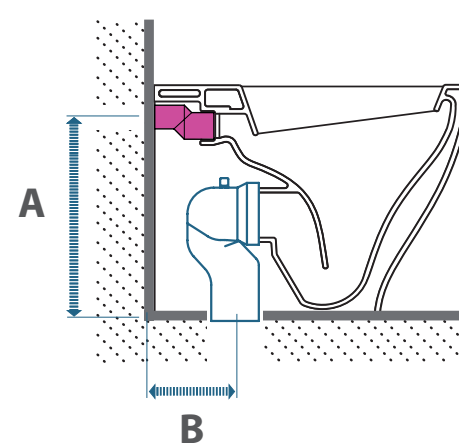

MULTI is an innovative system conceived by Ceramica Globo that can be connected to existing drains and water connections for back-to-wall installation of toilets and bidets. VASOMULTI® can be mounted on the old drain through the use of 3 different curved techniques. Instead, the BIDETMULTI® system is designed to contain only hydraulic connections, hiding them from view. The MULTI system allows renovating the bathroom without extra costs to adapt drains, hydraulic connections and sometimes even wall and floor coverings. It is ideal for non-standard solutions and for the renovation of old bathrooms. The MULTI system is currently available on floor-mounted toilets and bidets from the STONE, BOWL+, 4ALL, FORTY3 and STOCKHOLM series, allowing to choose the aesthetic forms that best harmonise with the bathroom environment.

BOWL+ da 6 a 11 cm
STONE da 6 a 11 cm
4ALL da 6 a 11 cm
FORTY3 da 6 a 12 cm
STOCKHOLM da 6 a 12 cm

BOWL+ da 12 a 15 cm
STONE da 12 a 15 cm
4ALL da 12 a 15 cm
FORTY3 da 13 a 16 cm
STOCKHOLM da 13 a 16 cm

DOPO LA RISTRUTTURAZIONE AFTER RESTRUCTURING

VASOMULTI® Grazie al raccordo eccentrico e curva tecnica si adegua alle quote preesistenti
Thanks to the fitting eccentric and curve fitting technique adapts to the existing shares

BOWL+ da 16 a 20 cm
STONE da 16 a 20 cm
4ALL da 16 a 20 cm
FORTY3 da 17 a 21 cm
STOCKHOLM da 17 a 21 cm

raccordo eccentrico per entrata acqua
eccentric fitting for water inlet
BOWL+ h 33 o h 36 cm
STONE h 33 o h 36 cm
4ALL h 33 o h 36 cm
FORTY3 h 35,5 o h 38,5 cm
STOCKHOLM h 33 o h 36 cm