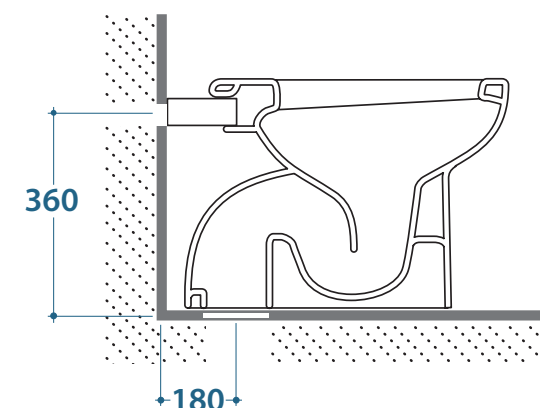

MULTI is an innovative system conceived by Ceramica Globo that can be connected to existing drains and water connections for back-to-wall installation of toilets and bidets. VASOMULTI® can be mounted on the old drain through the use of 3 different curved techniques. Instead, the BIDETMULTI® system is designed to contain only hydraulic connections, hiding them from view. The MULTI system allows renovating the bathroom without extra costs to adapt drains, hydraulic connections and sometimes even wall and floor coverings. It is ideal for non-standard solutions and for the renovation of old bathrooms. The MULTI system is currently available on floor-mounted toilets and bidets from the STONE, BOWL+, 4ALL, FORTY3 and STOCKHOLM series, allowing to choose the aesthetic forms that best harmonise with the bathroom environment.

PRIMA DELLA RISTRUTTURAZIONE BEFORE RESTRUCTURING

Vaso da sostituire
Wc to be replaced

Collezione / collections	Codice / code	Regolazioni / settings MULTI	
		A	B
STONE	SSN01.BI	330' / 345 / 360*	60 <--> 200**
4ALL	MD001.BI	330' / 345 / 360*	60 <--> 200**
BOWL+	BP001.BI	330' / 345 / 360*	60 <--> 200**
FORTY3	FO001.BI	355' / 370 / 385*	60 <--> 210**
STOCKHOLM	LA001.BI	330' / 345 / 360*	60 <--> 210**

BOWL+ da 6 a 11 cm
STONE da 6 a 11 cm
4ALL da 6 a 11 cm
FORTY3 da 6 a 12 cm
STOCKHOLM da 6 a 12 cm

BOWL+ da 12 a 15 cm
STONE da 12 a 15 cm
4ALL da 12 a 15 cm
FORTY3 da 13 a 16 cm
STOCKHOLM da 13 a 16 cm

BOWL+ da 16 a 20 cm
STONE da 16 a 20 cm
4ALL da 16 a 20 cm
FORTY3 da 17 a 21 cm
STOCKHOLM da 17 a 21 cm

raccordo eccentrico per entrata acqua
eccentric fitting for water inlet
BOWL+ h 33 o h 36 cm
STONE h 33 o h 36 cm
4ALL h 33 o h 36 cm
FORTY3 h 35,5 o h 38,5 cm
STOCKHOLM h 33 o h 36 cm