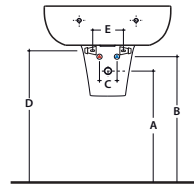

Basins
with wall-hung pedestal

Lavabi
installazione da appoggio