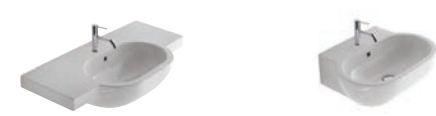

*A collection fully inspired by soft and rounded shapes; a simple, clean design able to furnish and embellish any bathroom. In the specific the design of the wall-hung sanitary represents the minimalist revisiting of the classical "egg" shape, interpreting a sanitary characterized by the quite appeal of modernity. Formal sensuality and seduction underline the design of all the items belonging to the BOWL Collection, which offers 11 different wall-hung basins and 6 sit-on basins. Sanitary, available in the floor mounted and wall-hung version as well, are offered in size 50cm deep. All the products belonging to the BOWL Collection, even though extremely original and contradistinguished by a strong innovative content, cross the mere "use" function, bringing along those emotional values overcoming the fashions.*

# BOWL

Lavabi sospesi  
Wall-hung basins

140x51 <sup>15</sup> SC025.BI 64x45 <sup>14</sup> BO006.BI

120x51 <sup>15</sup> SC024.BI 70x46 <sup>12,5</sup> SC070.BI

100x51 <sup>15</sup> SC014.BI 60x46 <sup>12,5</sup> SC060.BI

80x51 <sup>15</sup> SC013.BI 70x37 <sup>13</sup> SB070.BI

75x51 <sup>13,5</sup> SC023.BI 60x37 <sup>13</sup> SB060.BI

75x51 <sup>13,5</sup> SC022.BI

Vasi e bidet sospesi  
Wall-hung wc and bidet

50x37 SBS04.BI 50x37 <sup>15</sup> SBS11.BI