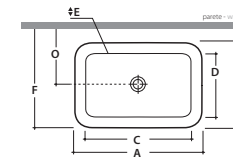

Basins
sit-on installation