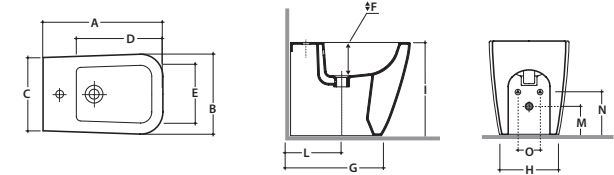

Floor mounted bidet with adjustable water inlet/outlet. Back to wall installation.

**Quote di installazione (mm)**  
Installation measures (mm)

\*  
Queste quote sono valide per installazioni ad ingombro 70cm da parete.  
Measures are valid for a 70cm wall-spaced installation.