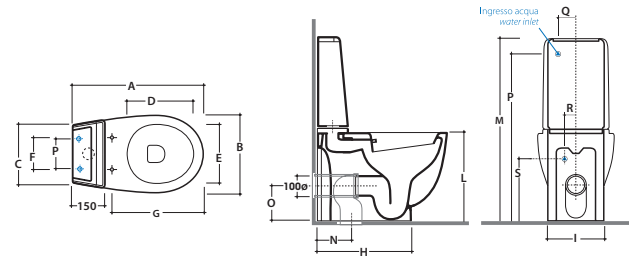

Vasi-bidet monoblocco

Close couple Wc-bidet

Vasi-bidet monoblocco.
Close couple Wc-bidet.