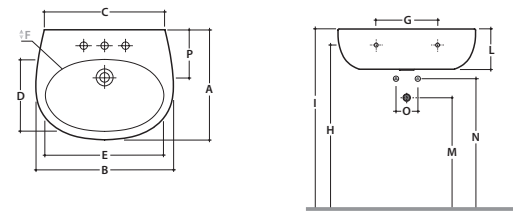

Lavabi
installazione sospesa

Lavabo a installazione sospesa.

Wall-hung basin.

Basins
wall-hung

Quote di installazione (mm)
Installation measures (mm)