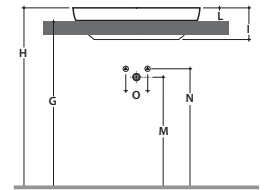

Quote di installazione (mm)
Installation measures (mm)

Collezione Collection	Codice Code	Pianta Layout		Vasca Sink			Distanza Distance	Altezza Height			Scarico e carico acqua Water supply and drainage						
		A	B	C	D	E		F	G	H	I	L	M	N	O	P	Q
Relais	RE060.BI	600	410	570	380	120	515	805	875	150	70	540	610	100	300	---	
Genesis	GE040.BI	600	400	570	265	125	500	790	850	150	600	520	560	100	300	160	
Genesis	GE042.BI	600	400	570	370	125	500	790	850	150	600	520	560	100	300	---	
Paestum	PA016.BI	580	470	490	310	170	---	---	---	220	---	---	---	---	---	---	
Paestum	PA014.BI	580	470	490	310	170	---	---	---	220	---	---	---	---	---	---	
Lavabi d'arredo	VA017.BI	565	485	470	310	150	---	---	---	220	---	---	---	---	---	---	
Lavabi d'arredo	VA001.BI	565	485	470	310	150	---	---	---	220	---	---	---	---	---	---	
Lavabi d'arredo	VA016.BI	620	525	480	360	160	---	---	---	220	---	---	---	---	---	---	
Lavabi d'arredo	VA002.BI	620	525	480	360	160	---	---	---	220	---	---	---	---	---	---	
Lavabi d'arredo	VA019.BI	550	420	450	330	160	---	---	---	220	---	---	---	---	---	---	
Lavabi d'arredo	SAP050.BI	500	500	380	380	150	---	790	---	200	60	520	580	120	---	---	
Stone	SSN55.BI	550	450	470	290	115	500	832	850	170	180	520	560	100	270	110	
Stone	SSN56.BI	550	400	460	320	115	500	832	850	170	180	520	560	100	320	---	
Forty3	FO058.BI	580	420	490	330	105	465	832	850	160	180	540	580	100	255	---	
Stockholm	FO105.BI	1050	340	1030	320	120	---	820	850	170	30	540	610	100	---	---	
Stockholm	FO090.BI	900	340	880	320	120	---	820	850	170	30	540	610	100	---	---	
Stockholm	FO075.BI	750	340	730	320	120	---	830	850	170	30	540	610	100	---	---	
Stockholm	FO056.BI	550	340	530	320	120	---	830	850	170	30	540	610	100	---	---