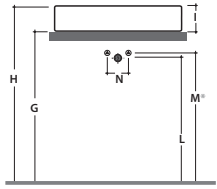

*quota per installazione
rubinetto su piano
installation for tap on the top

Quote di installazione (mm)
Installation measures (mm)

Collezione Collection	Codice lavabo Basin code	Codice colonna Pedestal code	Carico e scarico acqua Water supply and drainage			Fissaggio Fixing
			A	B	C	
Relais	RE120.BI	RE005.BI	530	630	100	780
Relais	RE100.BI	RE005.BI	530	630	100	780
Relais	RE080.BI	RE005.BI	530	630	100	780
Relais	RE070.BI	RE005.BI	530	630	100	780
Bowl	BO006.BI	RA005.BI	520	600	140	750
Genesis	GE120.BI	GE005.BI	530	590	100	770
Genesis	GE100.BI	GE005.BI	530	590	100	770
Genesis	GE080.BI	GE005.BI	530	590	100	770
Genesis	GE070.BI	GE005.BI	530	590	100	770
Genesis	GE060.BI	GE005.BI	530	590	100	770
Paestum	PA023.BI	PA135.BI	530	630	100	790
Paestum	PA028.BI	PA135.BI	530	630	100	790
Paestum	PA006.BI	PA005.BI	490	600	140	760
Paestum	PA057.BI	PA005.BI	490	600	140	760
Grace	GR065.BI	GR005.BI	500	600	100	780
Grace	GR060.BI	GR005.BI	500	600	100	780
Arianna	A5006.BI	A5005.BI	500	560	140	745
Arianna	A5011.BI	A5005.BI	500	560	140	745
Affetto	AF065.BI	AF005.BI	530	600	100	780
Daily	DA065.BI	LE005.BI	530	600	100	760
Daily	DA060.BI	LE005.BI	530	600	100	765

Quote di installazione (mm)
Installation measures (mm)

Collezione Collection	Codice lavabo Basin code	Codice colonna Pedestal code	Carico e scarico acqua Water supply and drainage			Fissaggio Fixing	
			A	B	C	D	E
Relais	RE120.BI	RES05.BI	530	600	80	665	130
Relais	RE100.BI	RES05.BI	530	600	80	665	130
Relais	RE080.BI	RES05.BI	530	600	80	665	130
Relais	RE070.BI	RES05.BI	530	600	80	665	130
Bowl	BO006.BI	BS005.BI	560	610	80	640	100
Genesis	GE120.BI	GES005.BI	530	600	100	640	120
Genesis	GE100.BI	GES005.BI	530	590	100	640	120
Genesis	GE080.BI	GES005.BI	530	590	100	640	120
Genesis	GE070.BI	GES005.BI	530	590	100	640	120
Genesis	GE060.BI	GES005.BI	530	590	100	640	120
Grace	GR065.BI	GRS05.BI	510	590	80	630	150
Grace	GR060.BI	GRS05.BI	510	590	80	630	150
Arianna	A5006.BI	A5S05.BI	520	580	80	660	95
Arianna	A5011.BI	A5S05.BI	520	580	80	660	95
Affetto	AF065.BI	AF005.BI	560	670	80	---	---
Daily	DA065.BI	ALS05.BI	570	610	80	635	105
Daily	DA060.BI	ALS05.BI	570	610	80	640	105

NB. Le quote per fissaggio lavabo sono le medesime per installazione sospesa
NB. Dimension for fixing basin are the some for wall-hung installation

Quote di installazione (mm)
Installation measures (mm)