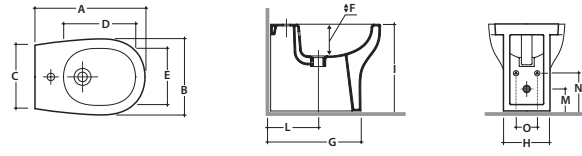

Bidet
filo parete

Bidet
back to wall

Bidet a terra. Installazione filo parete.

Floor mounted bidet. Back to wall installation.

Bidet
BIDETMULTI®

Bidet
BIDETMULTI®

Bidet a terra con carico e scarico regolabile. Installazione filo parete.

Floor mounted bidet with adjustable water inlet/outlet. Back to wall installation.