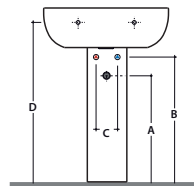

Lavabi
installazione su colonna a terra

Basins
with floor mounted pedestal

Lavabi
installazione su colonna sospesa