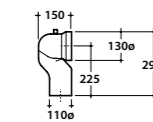

Curva tecnica

Curva tecnica per lo scarico a pavimento. Peso 0,3 Kg
Elbow pipe for floor drain. Weight 0,3 Kg