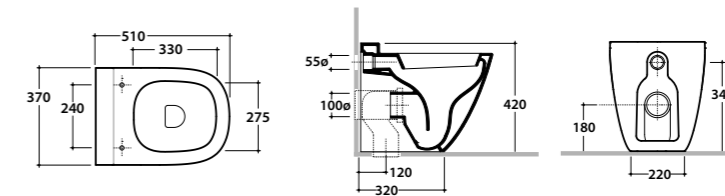

PU001

Stockholm

Vaso terra STOCKHOLM 51.37

Vaso a terra 51.37 h42 cm. Installazione filo parete. Scarico 4,5 / 3 Lt.
Completo di FISSAGGIHOST®. Peso 25 Kg
Floor mounted Wc 51.37 h42 cm. Back to wall installation.
Drain 4,5/3 Lt. FISSAGGIHOST® Fixing kit included. Weight 25 Kg