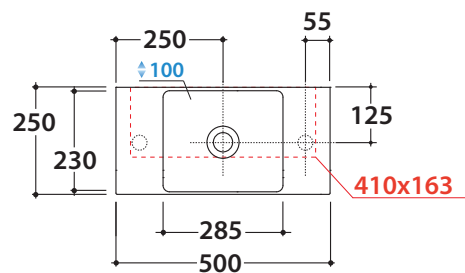

T-EDGE BASIN B6R52BI

CE EN 14688:2015

GLOBO

* For taps mounted on counter top

Ceramic antibacterial effect
BATAFORM®

Bagno di Colore

Glazed product with
CERASLIDE®

GLOBOTHIN®

Cod. **B6R52BI**

Basin 50.25 12 cm. Wall-hung or sit-on installation.
Fixing kit included. Weight 10 Kg

Cod. **FI024BI**

Valve drain with ceramic top for basins without overflow. Weight 0,5 Kg

Cod. **FI024CR**

Chromed valve drain for basins without overflow. Weight 0,5 Kg