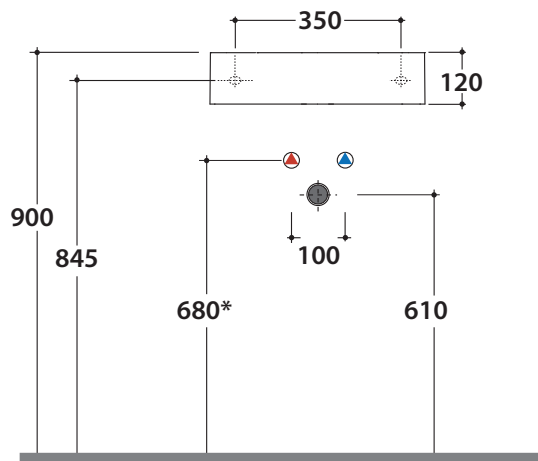

T-EDGE BASIN B6R52BI

CE EN 14688:2015

GLOBO

* For taps mounted on counter top

Ceramic antibacterial effect
BATAFORM®

Bagno di Colore

Glazed product with
CERASLIDE®

GLOBOTHIN®

Cod. **B6R52BI**

Basin 50.25 12 cm. Wall-hung or sit-on installation.
Fixing kit included. Weight 10 Kg

Cod. **FI024BI**

Valve drain with ceramic top for basins without overflow. Weight 0,5 Kg

Cod. **FI024CR**

Chromed valve drain for basins without overflow. Weight 0,5 Kg