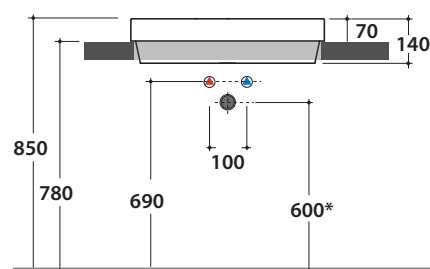

T-EDGE BASIN B6R61BI

CE EN 14688:2015

It can be combined with Arredo Wood furniture

Ceramic antibacterial effect
BATAFORM®

Le Pietre

Glazed product with
CERASLIDE®

GLOBOTHIN®

Cod. **B6R61BI**

Basin 61.37 h14 cm. Recessed installation. Weight 12 Kg

GLOBO

	Rubinetto a parete Wall mounted taps	Rubinetto su piano Taps mounted on counter top
A:	75	115
B:	260	300
C:	445	485

* For taps mounted on counter top

Cod. **FI024BI**

Valve drain with ceramic top for basins without overflow. Weight 0,5 Kg

Cod. **FI024CR**

Chromed valve drain for basins without overflow. Weight 0,5 Kg