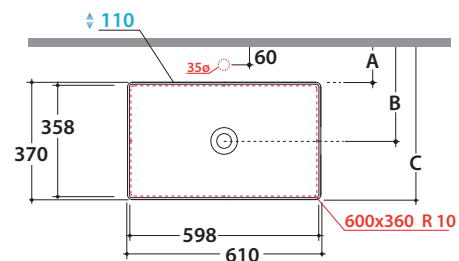

T-EDGE BASIN B6R61BI

CE EN 14688:2015

It can be combined with Arredo Wood furniture

Ceramic antibacterial effect
BATAFORM®

Le Pietre

Glazed product with
CERASLIDE®

GLOBOTHIN®

Cod. **B6R61BI**

Basin 61.37 h14 cm. Recessed installation. Weight 12 Kg

GLOBO

	Rubinetto a parete Wall mounted taps	Rubinetto su piano Taps mounted on counter top
A:	75	115
B:	260	300
C:	445	485

* For taps mounted on counter top

Cod. **FI024BI**

Valve drain with ceramic top for basins without overflow. Weight 0,5 Kg

Cod. **FI024CR**

Chromed valve drain for basins without overflow. Weight 0,5 Kg