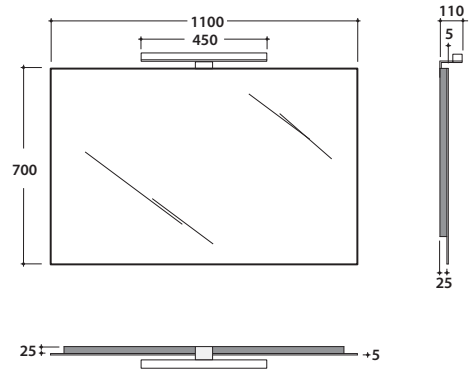

# MIRROR FRAME 110 BPL110

# GLOBO

Cod. **BPL110**

Polished edge mirror 110.70 cm with led lamp (adjustable as needed). No switch. Energy efficiency class A+. Weight 11 Kg