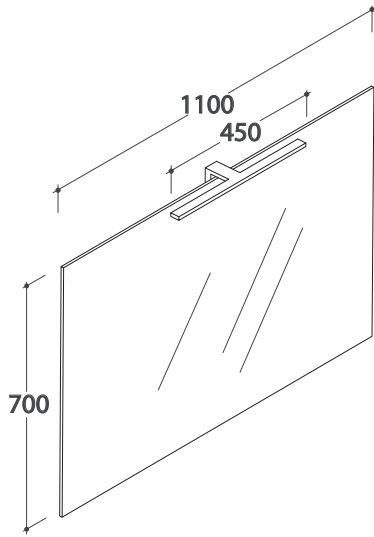

# MIRROR FRAME 110 BPL110

# GLOBO

Cod. **BPL110**

Polished edge mirror 110.70 cm with led lamp (adjustable as needed). No switch. Energy efficiency class A+. Weight 11 Kg