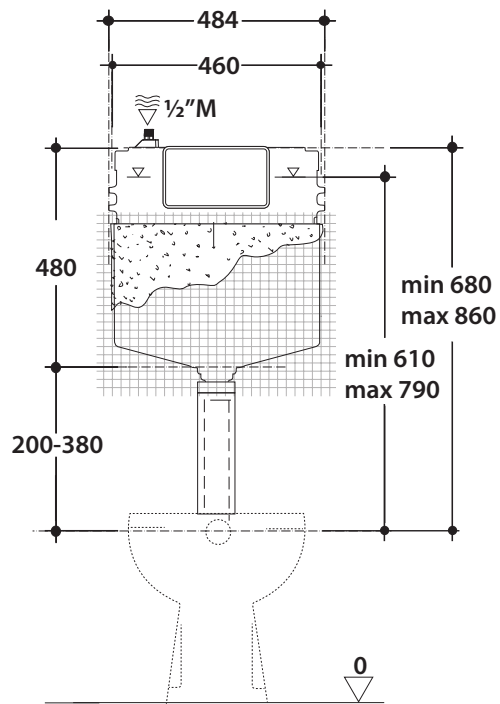

# CISTERN FLUSH FOR FLOOR-MOUNTED WC

## CAINTE2

CE EN 14055:2010

# GLOBO

Cod. **CAINTE2**

Cistern flush built-in to double key for floor mounted pan. 2,6lt partial discharge, total discharge 4lt. Weight 4,5 Kg