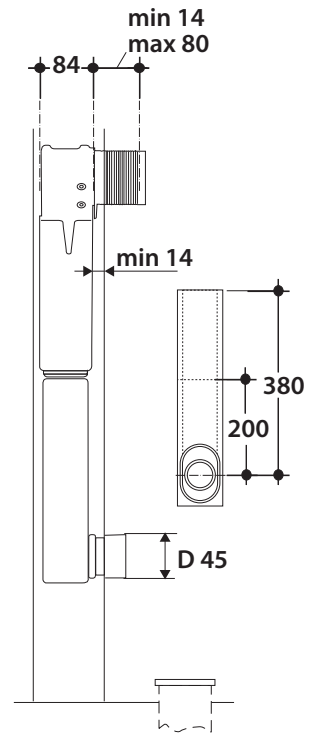

# CISTERN FLUSH FOR FLOOR-MOUNTED WC

## CAINTE2

CE EN 14055:2010

# GLOBO

Cod. **CAINTE2**

Cistern flush built-in to double key for floor mounted pan. 2,6lt partial discharge, total discharge 4lt. Weight 4,5 Kg