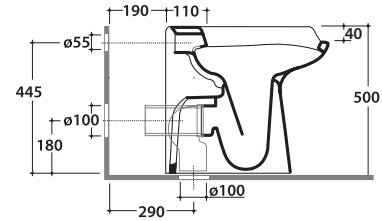

AUSILIA FLOOR MOUNTED WC DS026BI

CE EN 997:2015

GLOBO

Ceramic antibacterial effect
BATAFORM®

Drain 4,5/3 lt

Glazed product with
CERASLIDE®

Cod. **DS026BI**

Floor mounted Wc 56.37 h50 cm. provided with open front. Wall spaced installation.
Drain 4,5 / 3 Lt. Fixing kit included. Weight 30 Kg

Cod. **DS021**

Open front seat cover for DS026. Weight 4 Kg

Cod. **DS027**

Pipe for item DS026