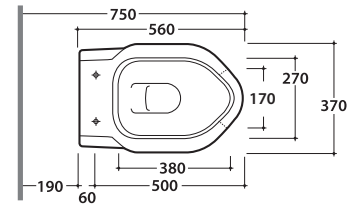

AUSILIA FLOOR MOUNTED WC DS026BI

CE EN 997:2015

GLOBO

Ceramic antibacterial effect
BATAFORM®

Drain 4,5/3 lt

Glazed product with
CERASLIDE®

Cod. **DS026BI**

Floor mounted Wc 56.37 h50 cm. provided with open front. Wall spaced installation.
Drain 4,5 / 3 Lt. Fixing kit included. Weight 30 Kg

Cod. **DS021**

Open front seat cover for DS026. Weight 4 Kg

Cod. **DS027**

Pipe for item DS026