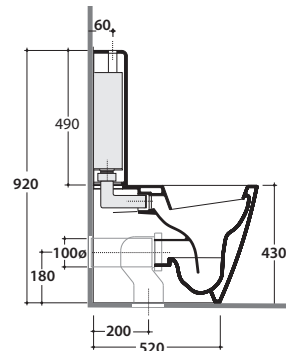

Ceramic antibacterial effect
BATAFORM®

Bagno di Colore

Glazed product with
CERASLIDE®

Drain 4,5/3 Lt

Cod. **FO003BI**

Close couple Wc 58.36 h43 cm . Back to wall installation. Drain 4,5 / 3 Lt. FISSAGGIHOST® Fixing kit included. Weight 27 Kg

Cod. **FO008BI**

Ceramic body 36.12 h49 cm. Weight 11 Kg

Cod. **BA016**

Plastic antimoisture shell with chrome button and dualflush mechanism 4,5/3 Lt (Geberit). Lower water inlet Left

GLOBO