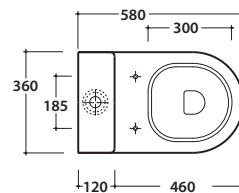

Ceramic antibacterial effect
BATAFORM®

Bagno di Colore

Glazed product with
CERASLIDE®

Drain 4,5/3 Lt

Cod. **FO003BI**

Close couple Wc 58.36 h43 cm . Back to wall installation. Drain 4,5 / 3 Lt. FISSAGGIHOST® Fixing kit included. Weight 27 Kg

Cod. **FO008BI**

Ceramic body 36.12 h49 cm. Weight 11 Kg

Cod. **BA016**

Plastic antimoisture shell with chrome button and dualflush mechanism 4,5/3 Lt (Geberit). Lower water inlet Left

GLOBO