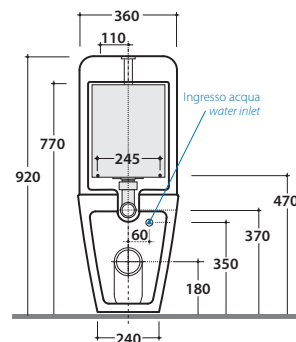

Ceramic antibacterial effect
BATAFORM®

Bagno di Colore

Glazed product with
CERASLIDE®

Drain 4,5/3 Lt

Cod. **FO003BI**

Close couple Wc 58.36 h43 cm . Back to wall installation. Drain 4,5 / 3 Lt. FISSAGGIHOST® Fixing kit included. Weight 27 Kg

Cod. **FO008BI**

Ceramic body 36.12 h49 cm. Weight 11 Kg

Cod. **BA016**

Plastic antimoisture shell with chrome button and dualflush mechanism 4,5/3 Lt (Geberit). Lower water inlet Left

GLOBO