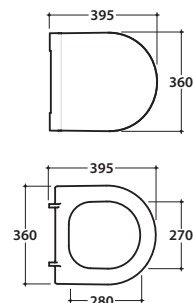

Seat-cover with hinge system
to quick release

Cod. **FOR22BI**

Removable duroplast seat-cover with soft-closing system. Weight 3,5 Kg