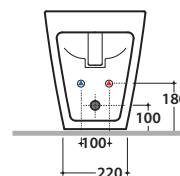

# GLOBO

Ceramic antibacterial effect  
BATAFORM®

Glazed product with  
CERASLIDE®

Cod. **FO010BI**

Floor mounted bidet 52.36 h 43 cm. Back to wall installation.  
FISSAGGIOGHOST® Fixing kit included. Weight 23 Kg