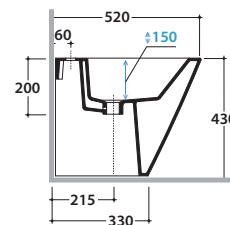

# GLOBO

Ceramic antibacterial effect  
BATAFORM®

Glazed product with  
CERASLIDE®

Cod. **FO010BI**

Floor mounted bidet 52.36 h 43 cm. Back to wall installation.  
FISSAGGIOGHOST® Fixing kit included. Weight 23 Kg

Cod. **FI012BI**

Push open valve drain with ceramic top for bidet. Weight 0,5 Kg

Cod. **FI012CR**

Push open chromed valve drain for bidet. Weight 0,5 Kg