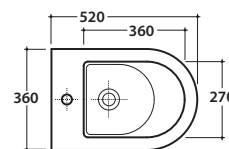

# GLOBO

Ceramic antibacterial effect  
BATAFORM®

Glazed product with  
CERASLIDE®

Cod. **FO010BI**

Floor mounted bidet 52.36 h 43 cm. Back to wall installation.  
FISSAGGIOGHOST® Fixing kit included. Weight 23 Kg

Cod. **FI012BI**

Push open valve drain with ceramic top for bidet. Weight 0,5 Kg

Cod. **FI012CR**

Push open chromed valve drain for bidet. Weight 0,5 Kg