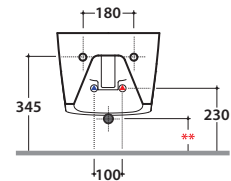

FORTY3 WALL-HUNG BIDET FOS09BI

CE EN 14528:2015

GLOBO

Ceramic antibacterial effect
BATAFORM®

Bagno di Colore

Glazed product with
CERASLIDE®

Cod. **FOS09BI**

Wall-hung bidet 57.36 h29 cm. Fixing kit included. Weight 19 Kg

** For installation with:
Siphon "S"-140 mm
Siphon SF052- 120 mm

Cod. **FI012BI**

Push open valve drain with ceramic top for bidet. Weight 0,5 Kg

Cod. **FI012CR**

Push open chromed valve drain for bidet. Weight 0,5 Kg