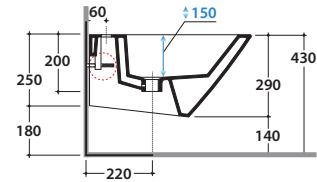

FORTY3 WALL-HUNG BIDET FOS09BI

CE EN 14528:2015

GLOBO

Ceramic antibacterial effect
BATAFORM®

Bagno di Colore

Glazed product with
CERASLIDE®

Cod. **FOS09BI**

Wall-hung bidet 57.36 h29 cm. Fixing kit included. Weight 19 Kg

** For installation with:
Siphon "S"-140 mm
Siphon SF052- 120 mm

Cod. **FI012BI**

Push open valve drain with ceramic top for bidet. Weight 0,5 Kg

Cod. **FI012CR**

Push open chromed valve drain for bidet. Weight 0,5 Kg