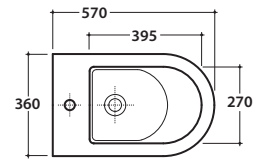

FORTY3 WALL-HUNG BIDET FOS09BI

CE EN 14528:2015

GLOBO

Ceramic antibacterial effect
BATAFORM®

Bagno di Colore

Glazed product with
CERASLIDE®

Cod. **FOS09BI**

Wall-hung bidet 57.36 h29 cm. Fixing kit included. Weight 19 Kg

** For installation with:
Siphon "S"-140 mm
Siphon SF052- 120 mm

Cod. **FI012BI**

Push open valve drain with ceramic top for bidet. Weight 0,5 Kg

Cod. **FI012CR**

Push open chromed valve drain for bidet. Weight 0,5 Kg