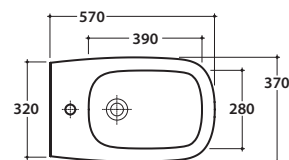

# GLOBO

Ceramic antibacterial effect  
BATAFORM®

Glazed product with  
CERASLIDE®

Cod. **GEA09BI**

Floor mounted bidet 55.37 h44 cm. Back to wall or wall spaced installation.  
FISSAGGIOGHOST® Fixing kit included. Weight 23 Kg