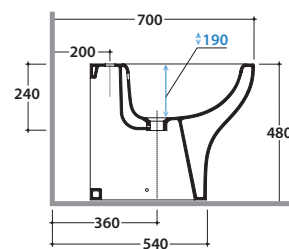

# GLOBO

Ceramic antibacterial effect  
BATAFORM®

Glazed product with  
CERASLIDE®

Cod. **GEA09BI**

Floor mounted bidet 55.37 h44 cm. Back to wall or wall spaced installation.  
FISSAGGIOGHOST® Fixing kit included. Weight 23 Kg

Cod. **FI012BI**

Push open valve drain with ceramic top for bidet. Weight 0,5 Kg

Cod. **FI012CR**

Push open chromed valve drain for bidet. Weight 0,5 Kg

Cod. **FI016**

Easy installation siphon