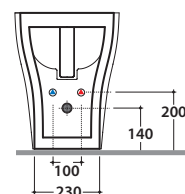

# GLOBO

Ceramic antibacterial effect  
BATAFORM®

Glazed product with  
CERASLIDE®

Cod. **GEA09BI**

Floor mounted bidet 55.37 h44 cm. Back to wall or wall spaced installation.  
FISSAGGIOGHOST® Fixing kit included. Weight 23 Kg

Cod. **FI012BI**

Push open valve drain with ceramic top for bidet. Weight 0,5 Kg

Cod. **FI012CR**

Push open chromed valve drain for bidet. Weight 0,5 Kg

Cod. **FI016**

Easy installation siphon