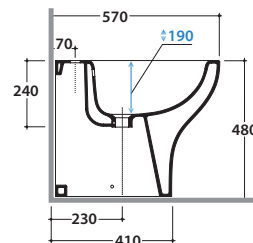

# GLOBO

Ceramic antibacterial effect  
BATAFORM®

Glazed product with  
CERASLIDE®

Cod. **GEA09BI**

Floor mounted bidet 55.37 h44 cm. Back to wall or wall spaced installation.  
FISSAGGIOGHOST® Fixing kit included. Weight 23 Kg