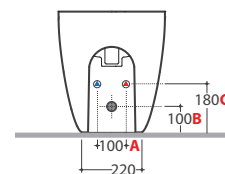

STOCKHOLM BIDE TMULTI® LA009BI

CE EN 14528:2015

GLOBO

Ceramic antibacterial effect
BATAFORM®

Glazed product with
CERASLIDE®

Cod. **LA009BI**

Floor mounted bidet 58,37 h42 cm MULTI . Back to wall installation.
FISSAGGIOGHOST® Fixing kit included. Weight 24 Kg

A	80 <-----> 160	B	85 <-----> 130	C	170 <-----> 220
----------	----------------	----------	----------------	----------	-----------------

Cod. **FI012BI**

Push open valve drain with ceramic top for bidet. Weight 0,5 Kg

Cod. **FI012CR**

Push open chromed valve drain for bidet. Weight 0,5 Kg