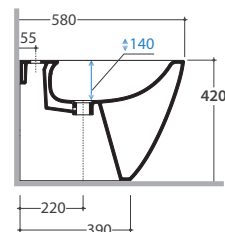

STOCKHOLM BIDE TMULTI® LA009BI

CE EN 14528:2015

GLOBO

Ceramic antibacterial effect
BATAFORM®

Glazed product with
CERASLIDE®

Cod. **LA009BI**

Floor mounted bidet 58,37 h42 cm MULTI . Back to wall installation.
FISSAGGIOGHOST® Fixing kit included. Weight 24 Kg

A	80 <-----> 160	B	85 <-----> 130	C	170 <-----> 220
----------	----------------	----------	----------------	----------	-----------------

Cod. **FI012BI**

Push open valve drain with ceramic top for bidet. Weight 0,5 Kg

Cod. **FI012CR**

Push open chromed valve drain for bidet. Weight 0,5 Kg