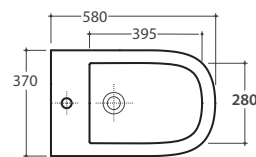

STOCKHOLM BIDE TMULTI® LA009BI

CE EN 14528:2015

GLOBO

Ceramic antibacterial effect
BATAFORM®

Glazed product with
CERASLIDE®

Cod. **LA009BI**

Floor mounted bidet 58,37 h42 cm MULTI . Back to wall installation.
FISSAGGIOGHOST® Fixing kit included. Weight 24 Kg

A	80 <-----> 160	B	85 <-----> 130	C	170 <-----> 220
----------	----------------	----------	----------------	----------	-----------------

Cod. **FI012BI**

Push open valve drain with ceramic top for bidet. Weight 0,5 Kg

Cod. **FI012CR**

Push open chromed valve drain for bidet. Weight 0,5 Kg