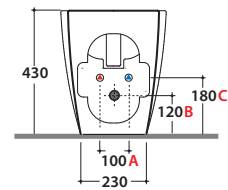

4ALL BIDETMULTI® 2.0 MD011BI

CE EN 14528:2015

GLOBO

Ceramic antibacterial effect
BATAFORM®

Glazed product with
CERASLIDE®

Bagno di Colore

Cod. **MD011BI**

Floor mounted bidet 54.36 h 43 cm . MULTI 2.0. Back to wall installation.
FISSAGGIOGHOST® Fixing kit included. Weight 23 Kg

A	80 <-----> 220	B	70 <-----> 210	C	150 <-----> 230
----------	----------------	----------	----------------	----------	-----------------

Cod. **FI012BI**

Push open valve drain with ceramic top for bidet. Weight 0,5 Kg

Cod. **FI012CR**

Push open chromed valve drain for bidet. Weight 0,5 Kg