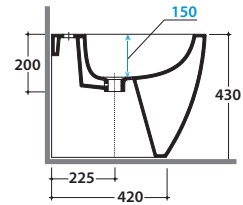

4ALL BIDETMULTI® 2.0 MD011BI

CE EN 14528:2015

GLOBO

Ceramic antibacterial effect
BATAFORM®

Glazed product with
CERASLIDE®

Bagno di Colore

Cod. **MD011BI**

Floor mounted bidet 54.36 h 43 cm . MULTI 2.0. Back to wall installation.
FISSAGGIOGHOST® Fixing kit included. Weight 23 Kg

A	80 <-----> 220	B	70 <-----> 210	C	150 <-----> 230
----------	----------------	----------	----------------	----------	-----------------

Cod. **FI012BI**

Push open valve drain with ceramic top for bidet. Weight 0,5 Kg

Cod. **FI012CR**

Push open chromed valve drain for bidet. Weight 0,5 Kg