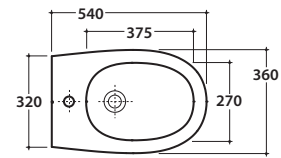

4ALL BIDETMULTI® 2.0 MD011BI

CE EN 14528:2015

GLOBO

Ceramic antibacterial effect
BATAFORM®

Glazed product with
CERASLIDE®

Bagno di Colore

Cod. **MD011BI**

Floor mounted bidet 54.36 h 43 cm . MULTI 2.0. Back to wall installation.
FISSAGGIOGHOST® Fixing kit included. Weight 23 Kg

A	80 <-----> 220	B	70 <-----> 210	C	150 <-----> 230
----------	----------------	----------	----------------	----------	-----------------

Cod. **FI012BI**

Push open valve drain with ceramic top for bidet. Weight 0,5 Kg

Cod. **FI012CR**

Push open chromed valve drain for bidet. Weight 0,5 Kg