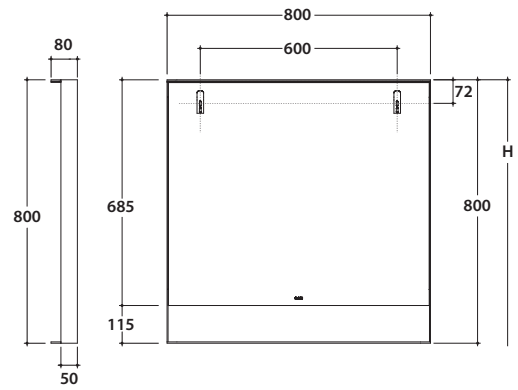

# MODE MIRROR ME002MAR

# GLOBO

H = Recommended height for installation **200 cm**

Finish

Steel matt black

Cod. **ME002MAR**

Mirror with led lamp 80x80 cm. Frame and tray in matt black steel. Energy efficiency A+ Weight 13 Kg