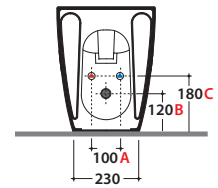

# GLOBO

Ceramic antibacterial effect  
BATAFORM®

Glazed product with  
CERASLIDE®

Bagno di Colore

Cod. **ME009BI**

Floor mounted bidet 53.34 h 43 cm . MULTI. Back to wall installation.  
Fixing kit included. Weight 24 Kg

<b>A</b>	80 <----->120	<b>B</b>	85 <----->130	<b>C</b>	170 <----->220
----------	---------------	----------	---------------	----------	----------------

Cod. **FI012BI**

Push open valve drain with ceramic top for bidet. Weight 0,5 Kg