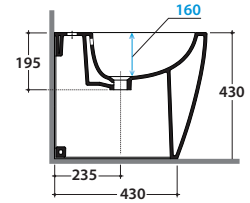

# GLOBO

Ceramic antibacterial effect  
BATAFORM®

Glazed product with  
CERASLIDE®

Bagno di Colore

Cod. **ME009BI**

Floor mounted bidet 53.34 h 43 cm . MULTI. Back to wall installation.  
Fixing kit included. Weight 24 Kg

<b>A</b>	80 <----->120	<b>B</b>	85 <----->130	<b>C</b>	170 <----->220
----------	---------------	----------	---------------	----------	----------------

Cod. **FI012BI**

Push open valve drain with ceramic top for bidet. Weight 0,5 Kg