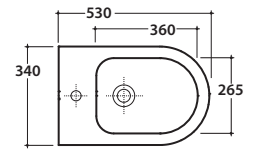

# GLOBO

Ceramic antibacterial effect  
BATAFORM®

Glazed product with  
CERASLIDE®

Bagno di Colore

Cod. **ME009BI**

Floor mounted bidet 53.34 h 43 cm . MULTI. Back to wall installation.  
Fixing kit included. Weight 24 Kg

<b>A</b>	80 <----->120	<b>B</b>	85 <----->130	<b>C</b>	170 <----->220
----------	---------------	----------	---------------	----------	----------------

Cod. **FI012BI**

Push open valve drain with ceramic top for bidet. Weight 0,5 Kg

Cod. **FI012CR**

Push open chromed valve drain for bidet. Weight 0,5 Kg