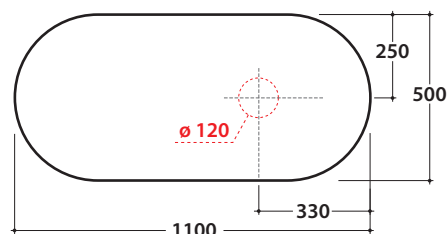

# GLOBO

Cod. **OP001BXX**

Washbasin shelf IN DEKTON® 110x50 h 2 cm with left washbasin hole and wall installed tap. Weight 24 Kg

Finish

Cod. **OP002BXX**

Washbasin shelf DEKTON® 110x50 h 2 cm with central washbasin hole and wall installation tap. Weight 24 Kg

Finish

Cod. **OP003BXX**

Washbasin shelf DEKTON® 110x50 h 2 cm with washbasin hole right and wall installation tap. Weight 24 Kg

Finish

compatible washbasins

B6O60

B6R60

B6O54