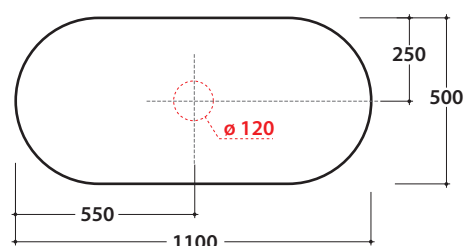

# OPI BOB WASHBASIN SHELF IN DEKTON®

OP001BXX OP002BXX OP003BXX

# GLOBO

Cod. **OP001BXX**

Washbasin shelf IN DEKTON® 110x50 h 2 cm with left washbasin hole and wall installed tap. Weight 24 Kg

Finish

Cod. **OP002BXX**

Washbasin shelf DEKTON® 110x50 h 2 cm with central washbasin hole and wall installation tap. Weight 24 Kg

Finish

Cod. **OP003BXX**

Washbasin shelf DEKTON® 110x50 h 2 cm with washbasin hole right and wall installation tap. Weight 24 Kg

Finish

compatible washbasins

B6O60

B6R60

B6O54