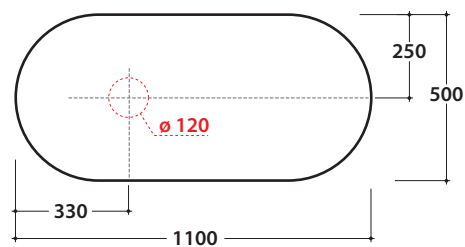

# OPI BOB WASHBASIN SHELF IN DEKTON®

OP001BXX OP002BXX OP003BXX

# GLOBO

Cod. **OP001BXX**

Washbasin shelf IN DEKTON® 110x50 h 2 cm with left washbasin hole and wall installed tap. Weight 24 Kg

Finish

Cod. **OP002BXX**

Washbasin shelf DEKTON® 110x50 h 2 cm with central washbasin hole and wall installation tap. Weight 24 Kg

Finish

Cod. **OP003BXX**

Washbasin shelf DEKTON® 110x50 h 2 cm with washbasin hole right and wall installation tap. Weight 24 Kg

Finish

compatible washbasins

B6O60

B6R60

B6O54