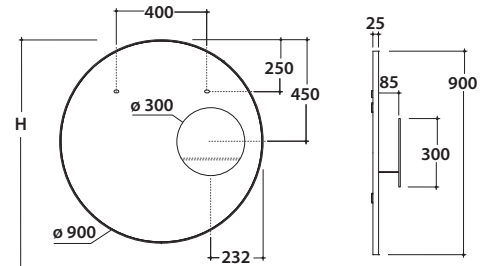

OPI MIRRORS MIRROR WITH CONTAINER

Ø 90 CON OP001MAR

GLOBO

Cod. **OP001MAR**

Mirror with container ø 90 cm. Weight 15 Kg.

H = Recommended height for installation 210 cm

Cod. **OP001MAR**

Mirror with container ø 90 cm. Weight 15 Kg.

H = Recommended height for installation 210 cm

Cod. **OP001MAR**

Mirror with container ø 90 cm. Weight 15 Kg.

H = Recommended height for installation 210 cm

Cod. **OP004MAR**

LED-light for mirror OP003MAR OP002MAR and OP001MAR free installation, also double installation possible. Weight 1,3 Kg.