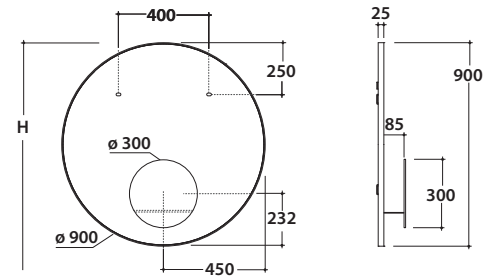

OPI MIRRORS MIRROR WITH CONTAINER

Ø 90 CON OP001MAR

GLOBO

Cod. **OP001MAR**

Mirror with container ø 90 cm. Weight 15 Kg.

H = Recommended height for installation 210 cm

Cod. **OP001MAR**

Mirror with container ø 90 cm. Weight 15 Kg.

H = Recommended height for installation 210 cm

Cod. **OP001MAR**

Mirror with container ø 90 cm. Weight 15 Kg.

H = Recommended height for installation 210 cm

Cod. **OP004MAR**

LED-light for mirror OP003MAR OP002MAR and OP001MAR free installation, also double installation possible. Weight 1,3 Kg.