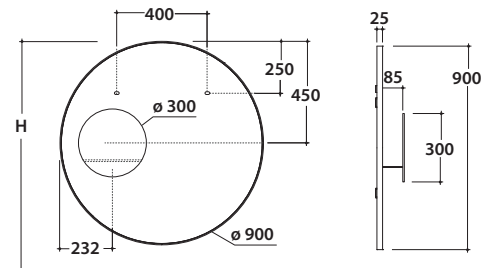

OPI MIRRORS MIRROR WITH CONTAINER

Ø 90 CON OP001MAR

GLOBO

Cod. **OP001MAR**

Mirror with container ø 90 cm. Weight 15 Kg.

H = Recommended height for installation 210 cm

Cod. **OP001MAR**

Mirror with container ø 90 cm. Weight 15 Kg.

H = Recommended height for installation 210 cm

Cod. **OP001MAR**

Mirror with container ø 90 cm. Weight 15 Kg.

H = Recommended height for installation 210 cm

Cod. **OP004MAR**

LED-light for mirror OP003MAR OP002MAR and OP001MAR free installation, also double installation possible. Weight 1,3 Kg.