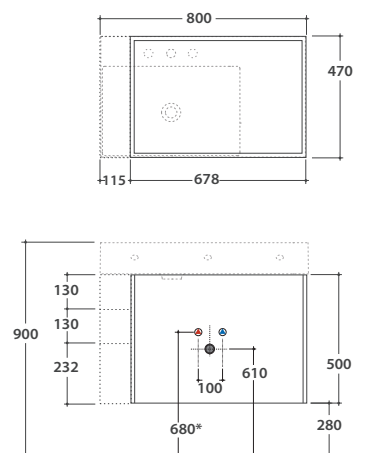

# GLOBO

Cod. **OP001PAR**

Finish **S** Steel matt black

Wallhanging structure in black matt steel, turnable 80x47 h50 cm. Weight 18 Kg.

# OPI PLAIN TURNABLE BASE OP007PXX

Cod. **OP007PXX**

Finish **BdC** bagno di colore

Turnable base 79x46 h50 cm with double drawer, complete with space-saving siphon. Weight 20 Kg.

Required space with open drawer: 78 cm

Configuration internal containers for structure OP007PXX

Lower drawer  
OP005CAR  
OP004CAR

Upper drawer  
OP003CAR  
OP004CAR

compatible washbasins

B6R81

B6R80S