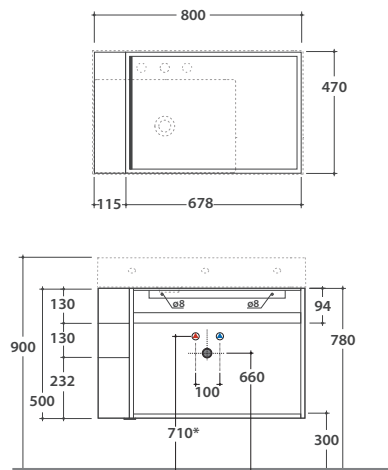

# GLOBO

Cod. **OP001PAR**

Finish **S** Steel matt black

Wallhanging structure in black matt steel, turnable 80x47 h50 cm. Weight 18 Kg.

# OPI PLAIN TURNABLE BASE OP007PXX

Cod. **OP007PXX**

Finish **BdC** bagno di colore

Turnable base 79x46 h50 cm with double drawer, complete with space-saving siphon. Weight 20 Kg.

Required space with open drawer: 78 cm