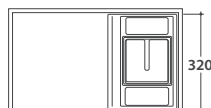

Required space with open drawer: 78 cm

Configuration internal containers for structure OP007PXX

Lower drawer
OP005CAR
OP004CAR