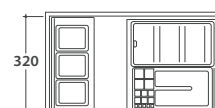

# OPI PLAIN TURNABLE BASE OP007PXX

Cod. **OP007PXX**

Finish **BdC** bagno di colore

Turnable base 79x46 h50 cm with double drawer, complete with space-saving siphon. Weight 20 Kg.

Required space with open drawer: 78 cm

Configuration internal containers for structure OP007PXX

Lower drawer  
OP005CAR  
OP004CAR

Upper drawer  
OP003CAR  
OP004CAR

compatible washbasins

B6R81

B6R80S