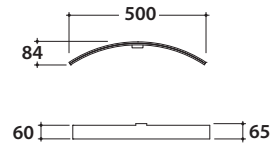

OPI MIRRORS MIRROR Ø 90 OP002MAR

GLOBO

H = Recommended height for installation 210 cm

Cod. **OP002MAR**

Mirror ø 90 cm. Weight 11,8 Kg.

Cod. **OP004MAR**

LED-light for mirror OP003MAR OP002MAR and OP001MAR free installation, also double installation possible. Weight 1,3 Kg.