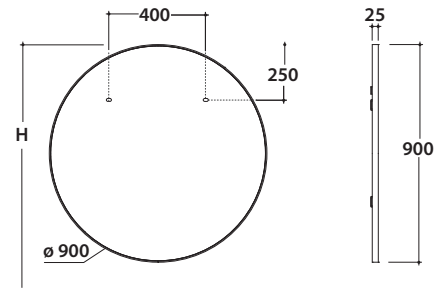

OPI MIRRORS MIRROR Ø 90 OP002MAR

GLOBO

H = Recommended height for installation 210 cm

Cod. **OP002MAR**

Mirror ø 90 cm. Weight 11,8 Kg.

Cod. **OP004MAR**

LED-light for mirror OP003MAR OP002MAR and OP001MAR free installation, also double installation possible. Weight 1,3 Kg.