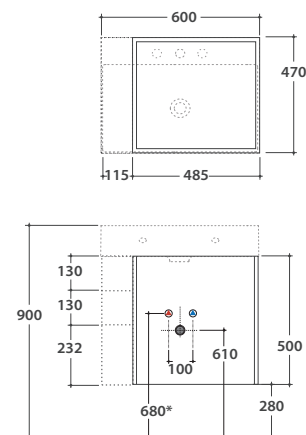

OPI PLAIN WALLHANGING STRUCTURE OP002PAR

GLOBO

Cod. **OP002PAR**

Finish **S** Steel matt black

Wallhanging structure in black matt steel, turnable 60x47 h50 cm. Weight 19 Kg.

OPI PLAIN TURNABLE BASE OP008PXX

Cod. **OP008PXX**

Finish **BdC** bagno di colore

Turnable base 59x46 h50 cm with double drawer, complete with space-saving siphon. Weight 21 Kg.

Required space with open drawer: 78 cm

Configuration internal containers for structure OP008PXX