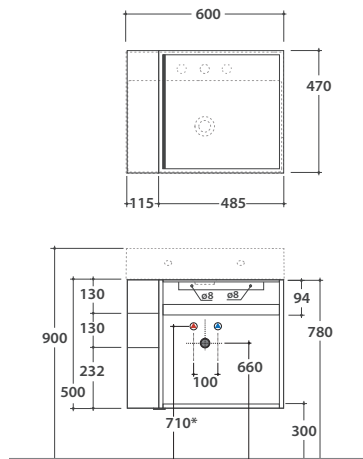

OPI PLAIN WALLHANGING STRUCTURE OP002PAR

GLOBO

Cod. **OP002PAR**

Finish **S** Steel matt black

Wallhanging structure in black matt steel, turnable 60x47 h50 cm. Weight 19 Kg.

OPI PLAIN TURNABLE BASE OP008PXX

Cod. **OP008PXX**

Finish **BdC** bagno di colore

Turnable base 59x46 h50 cm with double drawer, complete with space-saving siphon. Weight 21 Kg.

Required space with open drawer: 78 cm

Configuration internal containers for structure OP008PXX