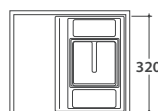

Cod. **OP008PXX**

Finish **BdC** bagno di colore

Turnable base 59x46 h50 cm with double drawer, complete with space-saving siphon. Weight 21 Kg.

Required space with open drawer: 78 cm

Configuration internal containers for structure OP008PXX