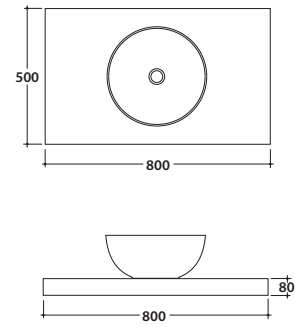

OPI WOODY SHELF 80.50 H8 CM OP002W

GLOBO

Cod. **OP002W**

Finish

Shelf

Shelf 80x50 h8 cm. Weight 8 Kg

Cod. **OP010WAR**

Finish