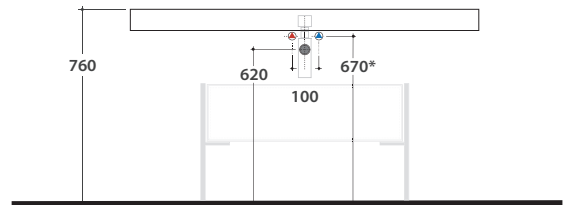

OPI WOODY SHELF 80.50 H8 CM OP002W

GLOBO

Cod. **OP002W**

Finish

Shelf

Shelf 80x50 h8 cm. Weight 8 Kg

Cod. **OP010WAR**

Finish

Steel matt black

Steel matt black towel rail for shelf

Cod. **FI020**

Support bar for washbasin shelf

* For taps mounted on counter top

Scheme of hydraulic connections for installed washbasins on WOODY shelves