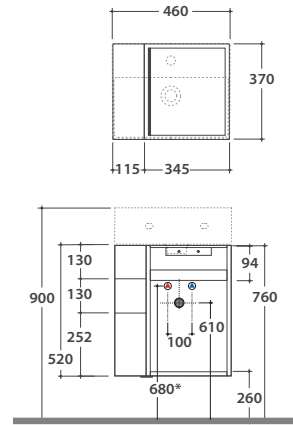

# GLOBO

Cod. **OP004PAR**

Finish

Steel matt black

Wallhanging structure in black matt steel, turnable 46x37 h52 cm. Weight 14 Kg.

compatible washbasins

**IN046**