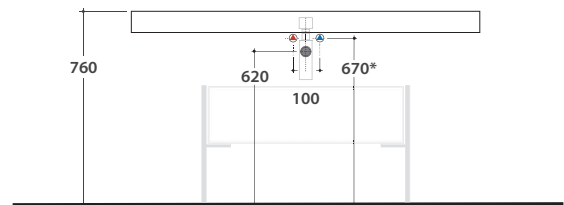

OPI WOODY SHELF 120.50 H8 CM OP004W

GLOBO

Cod. **OP004W**

Finish

Shelf

AU RC

Shelf 120x50 h8 cm. Weight 12 Kg.

Cod. **OP010WAR**

Finish

Steel matt black

Steel matt black towel rail for shelf

Cod. **FI020**

Support bar for washbasin shelf

* For taps mounted on counter top

Scheme of hydraulic connections for installed washbasins on WOODY shelves