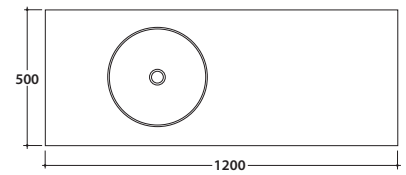

OPI WOODY SHELF 120.50 H8 CM OP004W

GLOBO

Cod. **OP004W**

Finish

Shelf

AU RC

Shelf 120x50 h8 cm. Weight 12 Kg.

Cod. **OP010WAR**