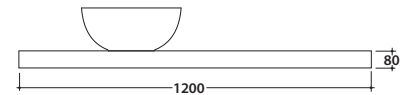

OPI WOODY SHELF 120.50 H8 CM OP004W

GLOBO

Cod. **OP004W**

Finish

Shelf

AU RC

Shelf 120x50 h8 cm. Weight 12 Kg.

Cod. **OP010WAR**

Finish

Steel matt black

Steel matt black towel rail for shelf

Cod. **FI020**

Support bar for washbasin shelf

* For taps mounted on counter top

Scheme of hydraulic connections for installed washbasins on WOODY shelves