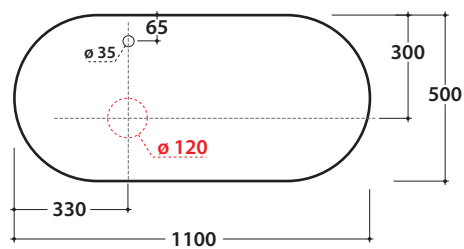

OPI BOB WASHBASIN SHELF IN DEKTON®

OP005BXX OP006BXX OP007BXX

GLOBO

Cod. **OP005BXX**

Washbasin shelf DEKTON® 110x50 h 2 cm with left washbasin hole and tap hole.
Weight 24 Kg

Finish

BR KE ED

Cod. **OP006BXX**

Washbasin shelf DEKTON® 110x50 h 2 cm with central washbasin hole and tap hole.
Weight 24 Kg

Finish

BR KE ED

Cod. **OP007BXX**

Washbasin shelf DEKTON® 110x50 h 2 cm with with right washbasin hole and tap hole.
Weight 24 Kg