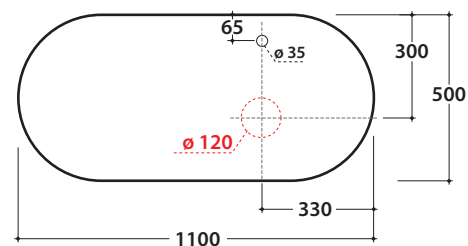

OPI BOB WASHBASIN SHELF IN DEKTON®

OP005BXX OP006BXX OP007BXX

GLOBO

Cod. **OP005BXX**

Washbasin shelf DEKTON® 110x50 h 2 cm with left washbasin hole and tap hole.
Weight 24 Kg

Finish

BR KE ED

Cod. **OP006BXX**

Washbasin shelf DEKTON® 110x50 h 2 cm with central washbasin hole and tap hole.
Weight 24 Kg

Finish

BR KE ED

Cod. **OP007BXX**

Washbasin shelf DEKTON® 110x50 h 2 cm with with right washbasin hole and tap hole.
Weight 24 Kg