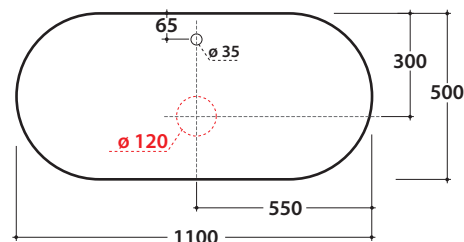

OPI BOB WASHBASIN SHELF IN DEKTON®

OP005BXX OP006BXX OP007BXX

GLOBO

Cod. **OP005BXX**

Washbasin shelf DEKTON® 110x50 h 2 cm with left washbasin hole and tap hole.
Weight 24 Kg

Finish

BR KE ED

Cod. **OP006BXX**

Washbasin shelf DEKTON® 110x50 h 2 cm with central washbasin hole and tap hole.
Weight 24 Kg

Finish

BR KE ED

Cod. **OP007BXX**

Washbasin shelf DEKTON® 110x50 h 2 cm with with right washbasin hole and tap hole.
Weight 24 Kg