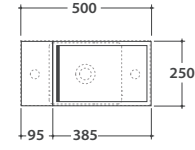

# GLOBO

Cod. **OP005PAR**

Finish  Steel matt black

Wallhanging structure in black matt steel, turnable 50x25 h50 cm. Weight 11,3 Kg.

compatible washbasins

**B6R52**