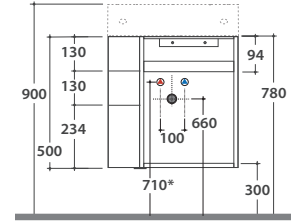

# GLOBO

Cod. **OP005PAR**

Finish  Steel matt black

Wallhanging structure in black matt steel, turnable 50x25 h50 cm. Weight 11,3 Kg.

compatible washbasins

**B6R52**