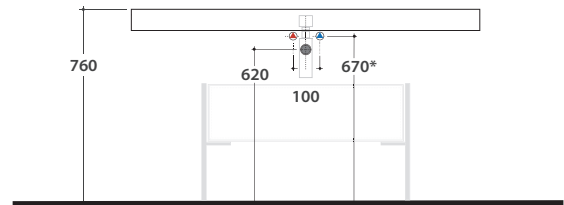

OPI WOODY SHELF 140.50 H8 CM OP005W

GLOBO

Cod. **OP005W**

Finish

Shelf

AU

RC

Shelf 140x50 h8 cm. Weight 16 Kg.

Cod. **OP010WAR**

Finish

Steel matt black

Steel matt black towel rail for shelf

Cod. **FI020**

Support bar for washbasin shelf

* For taps mounted on counter top

Scheme of hydraulic connections for installed washbasins on WOODY shelves