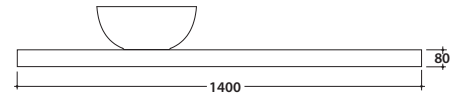

OPI WOODY SHELF 140.50 H8 CM OP005W

GLOBO

Cod. **OP005W**

Finish

Shelf

AU

RC

Shelf 140x50 h8 cm. Weight 16 Kg.