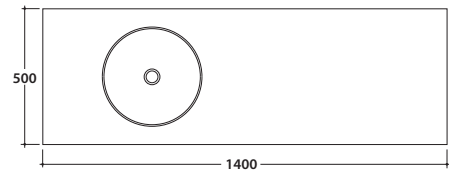

OPI WOODY SHELF 140.50 H8 CM OP005W

GLOBO

Cod. **OP005W**

Finish

Shelf

AU

RC

Shelf 140x50 h8 cm. Weight 16 Kg.