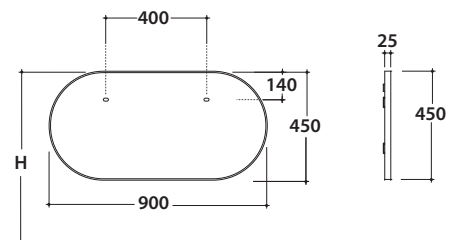

OPI MIRRORS MIRROR 90.45 OP006MAR

GLOBO

Cod. **OP006MAR**

Mirror 90x45 cm. Weight 8,7 Kg.

H = Recommended height for installation 210 cm

Cod. **OP006MAR**

Mirror 90x45 cm. Weight 8,7 Kg.

H = Recommended height for installation 190 cm

Cod. **OP007MAR**

LED-light for mirror OP006MAR and OP005MAR Installation on round side, also double installation possible. Weight 1,3 Kg.