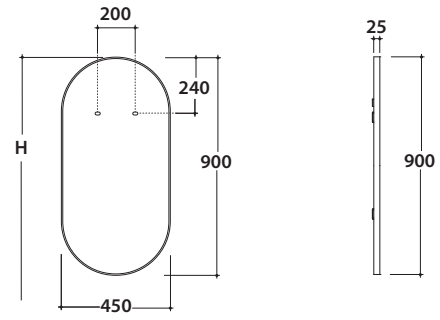

OPI MIRRORS MIRROR 90.45 OP006MAR

GLOBO

Cod. **OP006MAR**

Mirror 90x45 cm. Weight 8,7 Kg.

H = Recommended height for installation 210 cm

Cod. **OP006MAR**

Mirror 90x45 cm. Weight 8,7 Kg.

H = Recommended height for installation 190 cm

Cod. **OP007MAR**

LED-light for mirror OP006MAR and OP005MAR Installation on round side, also double installation possible. Weight 1,3 Kg.