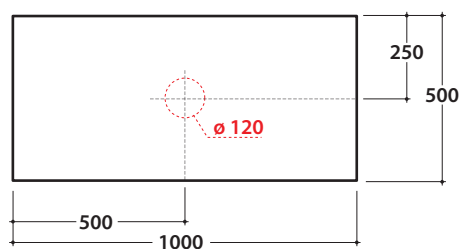

OPI STRIPE+ WASHBASIN SHELF IN DEKTON®
 OP006SXX OP007SXX OP008SXX

GLOBO

Cod. OP006SXX

Washbasin shelf DEKTON® 100x50 h2 with left washbasin hole and wall installed tap. Weight 24 Kg.

Finish

Cod. OP007SXX

Washbasin shelf DEKTON® 100x50 h2 with central washbasin hole and wall installed tap. Weight 24 Kg.

Finish

Cod. OP008SXX

Washbasin shelf DEKTON® 100x50 h2 with right washbasin hole and wall installed tap. Weight 24 Kg.

Finish

compatible washbasins

B6Q42

B6T45

B6Q43