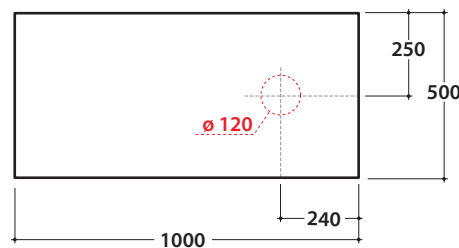

OPI STRIPE+ WASHBASIN SHELF IN DEKTON®
 OP006SXX OP007SXX OP008SXX

GLOBO

Cod. OP006SXX

Washbasin shelf DEKTON® 100x50 h2 with left washbasin hole and wall installed tap. Weight 24 Kg.

Finish

Cod. OP007SXX

Washbasin shelf DEKTON® 100x50 h2 with central washbasin hole and wall installed tap. Weight 24 Kg.

Finish

Cod. OP008SXX

Washbasin shelf DEKTON® 100x50 h2 with right washbasin hole and wall installed tap. Weight 24 Kg.

Finish

compatible washbasins

B6Q42

B6T45

B6Q43