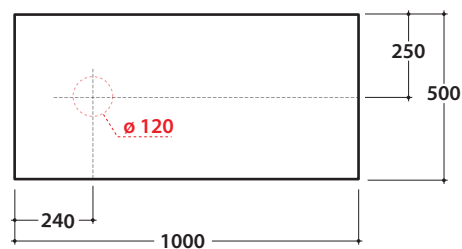

OPI STRIPE+ WASHBASIN SHELF IN DEKTON®
 OP006SXX OP007SXX OP008SXX

GLOBO

Cod. OP006SXX

Washbasin shelf DEKTON® 100x50 h2 with left washbasin hole and wall installed tap. Weight 24 Kg.

Finish

Cod. OP007SXX

Washbasin shelf DEKTON® 100x50 h2 with central washbasin hole and wall installed tap. Weight 24 Kg.

Finish

Cod. OP008SXX

Washbasin shelf DEKTON® 100x50 h2 with right washbasin hole and wall installed tap. Weight 24 Kg.

Finish

compatible washbasins

B6Q42

B6T45

B6Q43