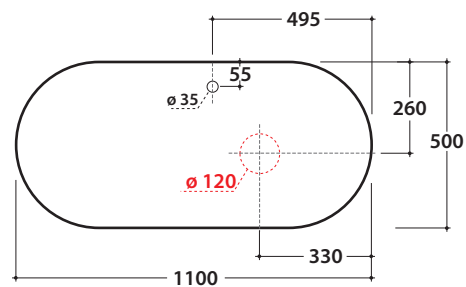

OPI BOB WASHBASIN SHELF IN DEKTON®

OP008BXX OP009BXX OP010BXX

GLOBO

Cod. OP008BXX

Washbasin shelf DEKTON® 110x50 h 2 cm with left washbasin hole and tap hole.
Weight 24 Kg

Cod. OP009BXX

Washbasin shelf DEKTON® 110x50 h 2 cm with central washbasin hole and tap hole.
Weight 24 Kg

Cod. OP010BXX

Washbasin shelf DEKTON® 110x50 h 2 cm with with right washbasin hole and tap hole.
Weight 24 Kg

lavabi compatibili
compatible washbasins

B6T45