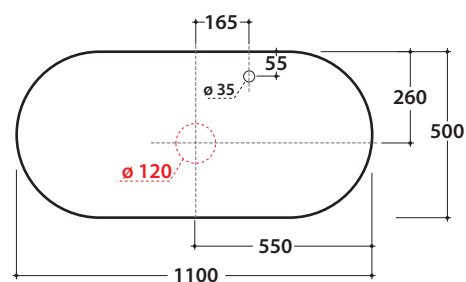

OPI BOB WASHBASIN SHELF IN DEKTON®

OP008BXX OP009BXX OP010BXX

GLOBO

Cod. OP008BXX

Washbasin shelf DEKTON® 110x50 h 2 cm with left washbasin hole and tap hole.
Weight 24 Kg

Cod. OP009BXX

Washbasin shelf DEKTON® 110x50 h 2 cm with central washbasin hole and tap hole.
Weight 24 Kg

Cod. OP010BXX

Washbasin shelf DEKTON® 110x50 h 2 cm with with right washbasin hole and tap hole.
Weight 24 Kg

lavabi compatibili
compatible washbasins

B6T45