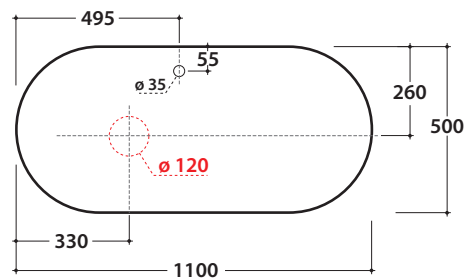

OPI BOB WASHBASIN SHELF IN DEKTON®

OP008BXX OP009BXX OP010BXX

GLOBO

Cod. OP008BXX

Washbasin shelf DEKTON® 110x50 h 2 cm with left washbasin hole and tap hole.
Weight 24 Kg

Cod. OP009BXX

Washbasin shelf DEKTON® 110x50 h 2 cm with central washbasin hole and tap hole.
Weight 24 Kg

Cod. OP010BXX

Washbasin shelf DEKTON® 110x50 h 2 cm with with right washbasin hole and tap hole.
Weight 24 Kg

lavabi compatibili
compatible washbasins

B6T45