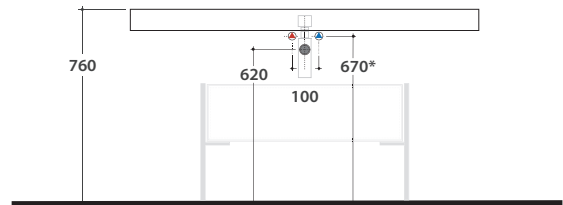

OPI WOODY SHELF 200.50 H8 CM OP008W

GLOBO

Cod. **OP008W**

Finish

Shelf

AU

RC

Shelf 200x50 h8 cm. Weight 22 Kg.

Cod. **OP010WAR**

Finish

Steel matt black

Steel matt black towel rail for shelf

Cod. **F1020**

Support bar for washbasin shelf

* For taps mounted on counter top

Scheme of hydraulic connections for installed washbasins on WOODY shelves