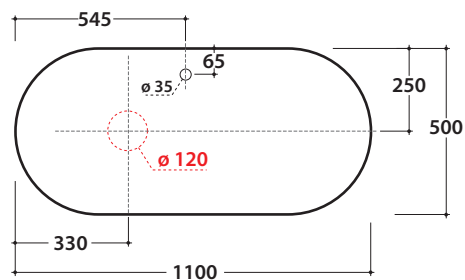

OPI BOB WASHBASIN SHELF IN DEKTON®

OP011BXX OP012BXX OP013BXX

GLOBO

Cod. **OP011BXX**

Washbasin shelf DEKTON® 110x50 h 2 cm with left washbasin hole and tap hole.
Weight 24 Kg

Finish

Cod. **OP012BXX**

Washbasin shelf DEKTON® 110x50 h 2 cm with central washbasin hole and tap hole.
Weight 24 Kg

Finish

Cod. **OP013BXX**

Washbasin shelf DEKTON® 110x50 h 2 cm with with right washbasin hole and tap hole.
Weight 24 Kg

Finish

compatible washbasins

B6Q43