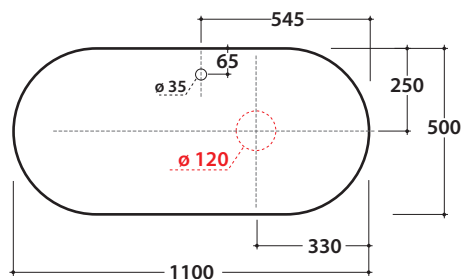

OPI BOB WASHBASIN SHELF IN DEKTON®

OP011BXX OP012BXX OP013BXX

GLOBO

Cod. **OP011BXX**

Washbasin shelf DEKTON® 110x50 h 2 cm with left washbasin hole and tap hole.
Weight 24 Kg

Finish

Cod. **OP012BXX**

Washbasin shelf DEKTON® 110x50 h 2 cm with central washbasin hole and tap hole.
Weight 24 Kg

Finish

Cod. **OP013BXX**

Washbasin shelf DEKTON® 110x50 h 2 cm with with right washbasin hole and tap hole.
Weight 24 Kg

Finish

compatible washbasins

B6Q43