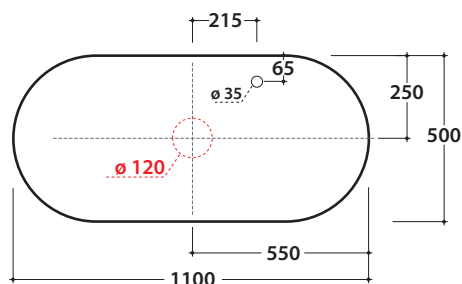

OPI BOB WASHBASIN SHELF IN DEKTON®

OP011BXX OP012BXX OP013BXX

GLOBO

Cod. **OP011BXX**

Washbasin shelf DEKTON® 110x50 h 2 cm with left washbasin hole and tap hole.
Weight 24 Kg

Finish

Cod. **OP012BXX**

Washbasin shelf DEKTON® 110x50 h 2 cm with central washbasin hole and tap hole.
Weight 24 Kg

Finish

Cod. **OP013BXX**

Washbasin shelf DEKTON® 110x50 h 2 cm with with right washbasin hole and tap hole.
Weight 24 Kg

Finish

compatible washbasins

B6Q43