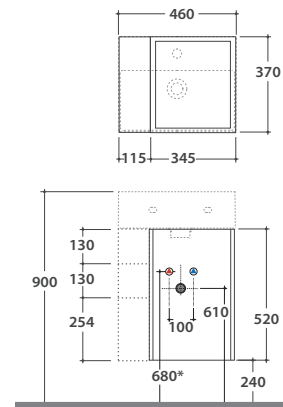

OPI PLAIN BASE WITH RIGHT SIDE OPENING OP012PXX

GLOBO

Cod. **OP012PXX**

Required space with open drawer: 70 cm

Finish

bagno di
colore

Base with right side opening 46x37 h52 cm. Weight 21 Kg.

compatible washbasins