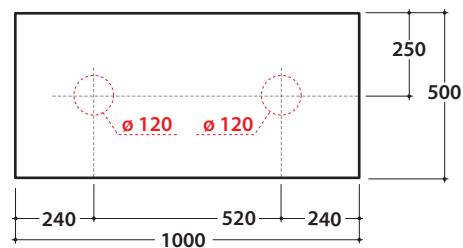

# OPI STRIPE+ WASHBASIN SHELF IN DEKTON® OP012SXX

# GLOBO

Cod. **OP012SXX**

Washbasin shelf DEKTON® 100x50 h2 with double washbasin hole and wall installed taps. Weight 24 Kg.

Finish

BR

KE

ED

compatible washbasins