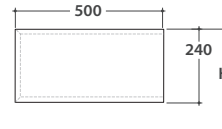

OPI WOODY BASE CONTAINER OP012WXX

GLOBO

Required space with open drawer: 82 cm

H = Recommended height
for installation 46,5 cm

Cod. **OP012WXX**

Finish

bagno di
colore

Base container 65x50 h 24 cm. Weight 22 Kg.