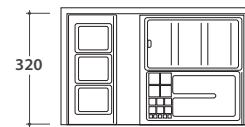

H = Recommended height
for installation 46,5 cm

Cod. **OP012WXX**

Finish

bagno di
colore

Base container 65x50 h 24 cm. Weight 22 Kg.

Configuration internal containers for base OP012WXX