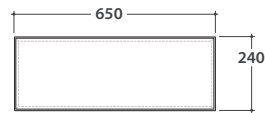

OPI WOODY BASE CONTAINER OP012WXX

GLOBO

Required space with open drawer: 82 cm

H = Recommended height
for installation 46,5 cm

Cod. **OP012WXX**

Finish

bagno di
colore

Base container 65x50 h 24 cm. Weight 22 Kg.