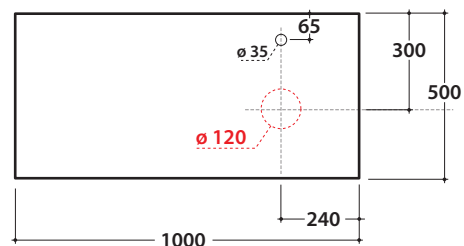

**OPI STRIPE+ WASHBASIN SHELF IN DEKTON®**  
 OP013SXX OP0014SXX OP015SXX

**GLOBO**

**Cod. OP013SXX**

Washbasin shelf DEKTON® 100x50 h2 with left washbasin hole and tap hole. Weight 24 Kg.

**Cod. OP014SXX**

Washbasin shelf DEKTON® 100x50 h2 with central washbasin hole and tap hole. Weight 24 Kg.

**Cod. OP015SXX**

Washbasin shelf DEKTON® 100x50 h2 with right washbasin hole and tap hole. Weight 24 Kg.

compatible washbasins