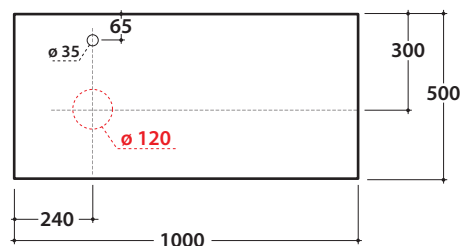

**OPI STRIPE+ WASHBASIN SHELF IN DEKTON®**  
 OP013SXX OP0014SXX OP015SXX

**GLOBO**

**Cod. OP013SXX**

Washbasin shelf DEKTON® 100x50 h2 with left washbasin hole and tap hole. Weight 24 Kg.

**Cod. OP014SXX**

Washbasin shelf DEKTON® 100x50 h2 with central washbasin hole and tap hole. Weight 24 Kg.

**Cod. OP015SXX**

Washbasin shelf DEKTON® 100x50 h2 with right washbasin hole and tap hole. Weight 24 Kg.

compatible washbasins