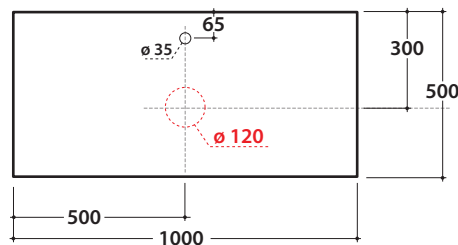

**OPI STRIPE+ WASHBASIN SHELF IN DEKTON®**  
 OP013SXX OP0014SXX OP015SXX

**GLOBO**

**Cod. OP013SXX**

Washbasin shelf DEKTON® 100x50 h2 with left washbasin hole and tap hole. Weight 24 Kg.

**Cod. OP014SXX**

Washbasin shelf DEKTON® 100x50 h2 with central washbasin hole and tap hole. Weight 24 Kg.

**Cod. OP015SXX**

Washbasin shelf DEKTON® 100x50 h2 with right washbasin hole and tap hole. Weight 24 Kg.

compatible washbasins