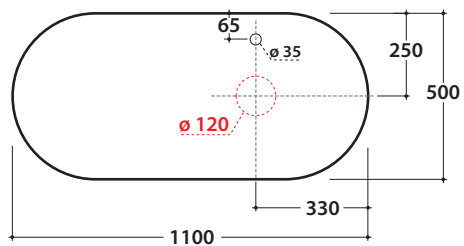

OPI BOB WASHBASIN SHELF IN DEKTON®

OP014BXX OP015BXX OP016BXX

GLOBO

Cod. OP014BXX

Washbasin shelf DEKTON® 110x50 h 2 cm with left washbasin hole and tap hole.
Weight 24 Kg

Cod. OP015BXX

Washbasin shelf DEKTON® 110x50 h 2 cm with central washbasin hole and tap hole.
Weight 24 Kg

Cod. OP016BXX

Washbasin shelf DEKTON® 110x50 h 2 cm with with right washbasin hole and tap hole.
Weight 24 Kg

compatible washbasins

B6T30