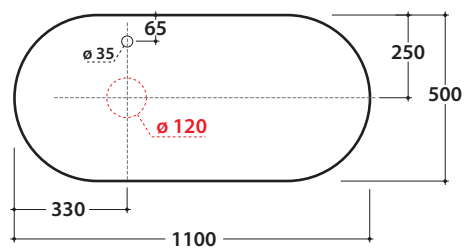

OPI BOB WASHBASIN SHELF IN DEKTON®

OP014BXX OP015BXX OP016BXX

GLOBO

Cod. OP014BXX

Washbasin shelf DEKTON® 110x50 h 2 cm with left washbasin hole and tap hole.
Weight 24 Kg

Cod. OP015BXX

Washbasin shelf DEKTON® 110x50 h 2 cm with central washbasin hole and tap hole.
Weight 24 Kg

Cod. OP016BXX

Washbasin shelf DEKTON® 110x50 h 2 cm with with right washbasin hole and tap hole.
Weight 24 Kg

compatible washbasins

B6T30