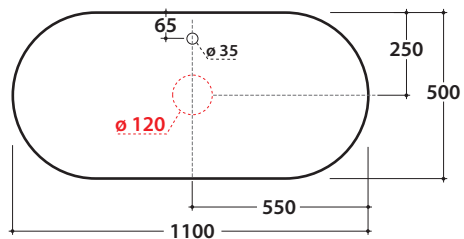

OPI BOB WASHBASIN SHELF IN DEKTON®

OP014BXX OP015BXX OP016BXX

GLOBO

Cod. OP014BXX

Washbasin shelf DEKTON® 110x50 h 2 cm with left washbasin hole and tap hole.
Weight 24 Kg

Cod. OP015BXX

Washbasin shelf DEKTON® 110x50 h 2 cm with central washbasin hole and tap hole.
Weight 24 Kg

Cod. OP016BXX

Washbasin shelf DEKTON® 110x50 h 2 cm with with right washbasin hole and tap hole.
Weight 24 Kg

compatible washbasins

B6T30