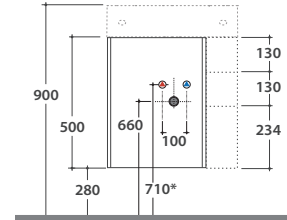

OPI PLAIN BASE WITH LEFT SIDE OPENING OP014PXX

GLOBO

Cod. **OP014PXX**

Required space with open drawer: 62 cm

Finish

bagno di
colore

Base with left side opening 50x25 h50 cm. Weight 15,5 Kg.

compatible washbasins

B6R52