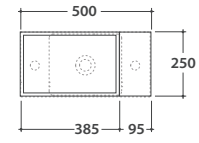

OPI PLAIN BASE WITH LEFT SIDE OPENING OP014PXX

GLOBO

Cod. **OP014PXX**

Required space with open drawer: 62 cm

Finish

bagno di
colore

Base with left side opening 50x25 h50 cm. Weight 15,5 Kg.

compatible washbasins