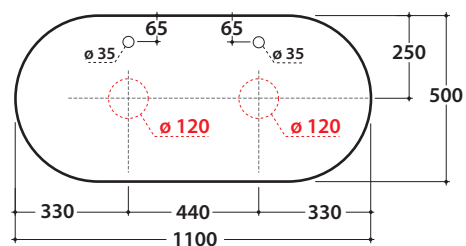

OPI BOB WASHBASIN SHELF IN DEKTON® OP018BXX

GLOBO

Cod. **OP018BXX**

Washbasin shelf DEKTON® 110x50 h 2 cm with double washbasin hole and tap hole.
Weight 24 Kg

Finish

BR

KE

ED