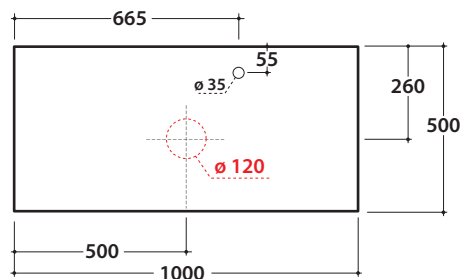

OPI STRIPE+ WASHBASIN SHELF IN DEKTON®

OP019SXX OP020SXX OP021SXX

GLOBO

Cod. **OP019SXX**

Washbasin shelf DEKTON® 100x50 h2 with left washbasin hole and tap hole. Weight 24 Kg.

Finish

BR

KE

ED

Cod. **OP020SXX**

Washbasin shelf DEKTON® 100x50 h2 with central washbasin hole and tap hole. Weight 24 Kg.

Finish

BR

KE

ED

Cod. **OP021SXX**

Washbasin shelf DEKTON® 100x50 h2 with right washbasin hole and tap hole. Weight 24 Kg.

Finish

BR

KE

ED

compatible washbasins

B6T45