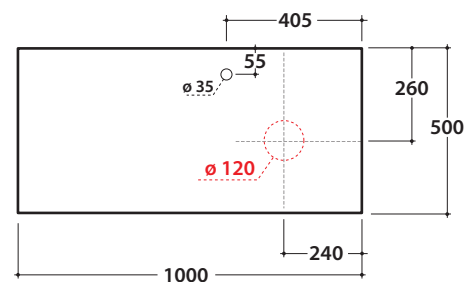

OPI STRIPE+ WASHBASIN SHELF IN DEKTON®

OP019SXX OP020SXX OP021SXX

GLOBO

Cod. **OP019SXX**

Washbasin shelf DEKTON® 100x50 h2 with left washbasin hole and tap hole. Weight 24 Kg.

Finish

BR

KE

ED

Cod. **OP020SXX**

Washbasin shelf DEKTON® 100x50 h2 with central washbasin hole and tap hole. Weight 24 Kg.

Finish

BR

KE

ED

Cod. **OP021SXX**

Washbasin shelf DEKTON® 100x50 h2 with right washbasin hole and tap hole. Weight 24 Kg.

Finish

BR

KE

ED

compatible washbasins

B6T45