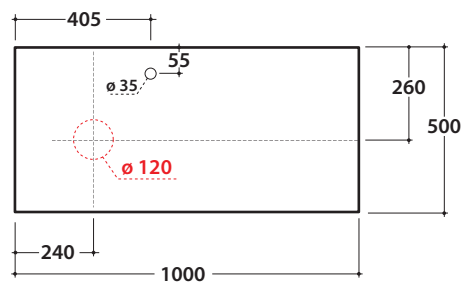

OPI STRIPE+ WASHBASIN SHELF IN DEKTON®

OP019SXX OP020SXX OP021SXX

GLOBO

Cod. **OP019SXX**

Washbasin shelf DEKTON® 100x50 h2 with left washbasin hole and tap hole. Weight 24 Kg.

Finish

BR

KE

ED

Cod. **OP020SXX**

Washbasin shelf DEKTON® 100x50 h2 with central washbasin hole and tap hole. Weight 24 Kg.

Finish

BR

KE

ED

Cod. **OP021SXX**

Washbasin shelf DEKTON® 100x50 h2 with right washbasin hole and tap hole. Weight 24 Kg.

Finish

BR

KE

ED

compatible washbasins

B6T45