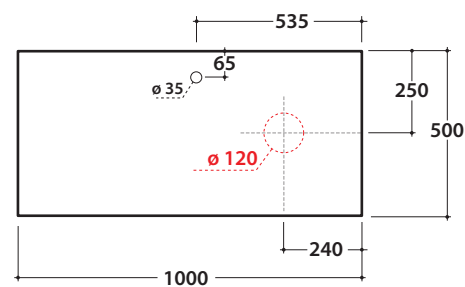

# GLOBO

Cod. **OP022SXX**

Washbasin shelf DEKTON® 100x50 h2 with left washbasin hole and tap hole. Weight 24 Kg.

Finish

BR

KE

ED

Cod. **OP023SXX**

Washbasin shelf DEKTON® 100x50 h2 with central washbasin hole and tap hole. Weight 24 Kg.

Finish

BR

KE

ED

Cod. **OP024SXX**

Washbasin shelf DEKTON® 100x50 h2 with right washbasin hole and tap hole. Weight 24 Kg.