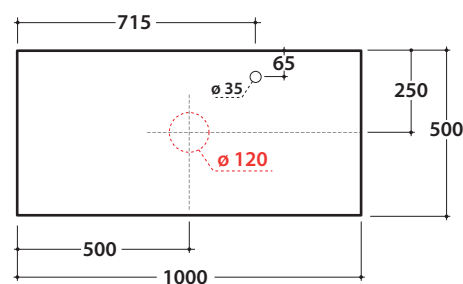

# GLOBO

Cod. **OP022SXX**

Washbasin shelf DEKTON® 100x50 h2 with left washbasin hole and tap hole. Weight 24 Kg.

Finish

BR

KE

ED

Cod. **OP023SXX**

Washbasin shelf DEKTON® 100x50 h2 with central washbasin hole and tap hole. Weight 24 Kg.

Finish

BR

KE

ED

Cod. **OP024SXX**

Washbasin shelf DEKTON® 100x50 h2 with right washbasin hole and tap hole. Weight 24 Kg.