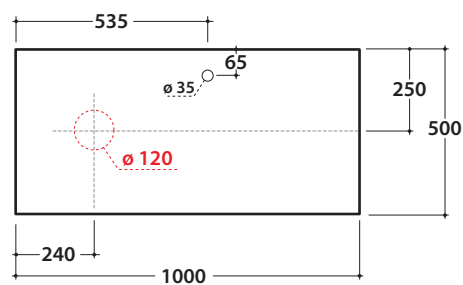

# OPI STRIPE+ WASHBASIN SHELF IN DEKTON®

OP022SXX OP023SXX OP024SXX

# GLOBO

Cod. **OP022SXX**

Washbasin shelf DEKTON® 100x50 h2 with left washbasin hole and tap hole. Weight 24 Kg.

Finish

BR

KE

ED

Cod. **OP023SXX**

Washbasin shelf DEKTON® 100x50 h2 with central washbasin hole and tap hole. Weight 24 Kg.

Finish

BR

KE

ED

Cod. **OP024SXX**

Washbasin shelf DEKTON® 100x50 h2 with right washbasin hole and tap hole. Weight 24 Kg.