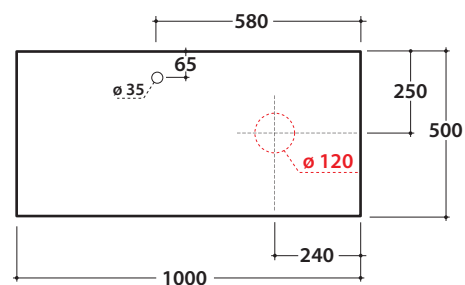

**OPI STRIPE+ WASHBASIN SHELF IN DEKTON®**  
 OP025SXX OP026SXX OP027SXX

**GLOBO**

Cod. **OP025SXX**

Washbasin shelf DEKTON® 100x50 h2 with left washbasin hole and tap hole. Weight 24 Kg.

Finish

Cod. **OP026SXX**

Washbasin shelf DEKTON® 100x50 h2 with central washbasin hole and tap hole. Weight 24 Kg.

Finish

Cod. **OP027SXX**

Washbasin shelf DEKTON® 100x50 h2 with right washbasin hole and tap hole. Weight 24 Kg.

Finish