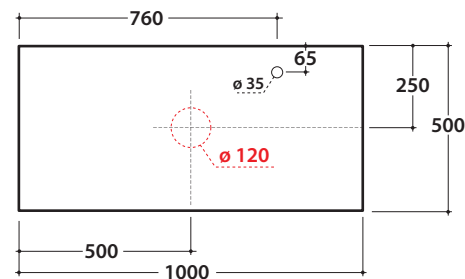

**OPI STRIPE+ WASHBASIN SHELF IN DEKTON®**  
 OP025SXX OP026SXX OP027SXX

**GLOBO**

Cod. **OP025SXX**

Washbasin shelf DEKTON® 100x50 h2 with left washbasin hole and tap hole. Weight 24 Kg.

Finish

Cod. **OP026SXX**

Washbasin shelf DEKTON® 100x50 h2 with central washbasin hole and tap hole. Weight 24 Kg.

Finish

Cod. **OP027SXX**

Washbasin shelf DEKTON® 100x50 h2 with right washbasin hole and tap hole. Weight 24 Kg.

Finish