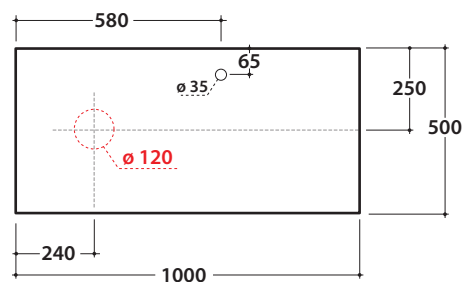

**OPI STRIPE+ WASHBASIN SHELF IN DEKTON®**  
 OP025SXX OP026SXX OP027SXX

**GLOBO**

Cod. **OP025SXX**

Washbasin shelf DEKTON® 100x50 h2 with left washbasin hole and tap hole. Weight 24 Kg.

Finish

Cod. **OP026SXX**

Washbasin shelf DEKTON® 100x50 h2 with central washbasin hole and tap hole. Weight 24 Kg.

Finish

Cod. **OP027SXX**

Washbasin shelf DEKTON® 100x50 h2 with right washbasin hole and tap hole. Weight 24 Kg.

Finish