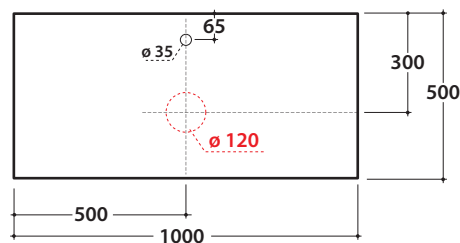

OPI STRIPE+ WASHBASIN SHELF IN DEKTON®
 OP028SXX OP029SXX OP030SXX

GLOBO

Cod. **OP028SXX**

Washbasin shelf DEKTON® 100x50 h2 with left washbasin hole and tap hole. Weight 24 Kg.

Finish

Cod. **OP029SXX**

Washbasin shelf DEKTON® 100x50 h2 with central washbasin hole and tap hole. Weight 24 Kg.

Finish

Cod. **OP030SXX**

Washbasin shelf DEKTON® 100x50 h2 with right washbasin hole and tap hole. Weight 24 Kg.

Finish

compatible washbasins