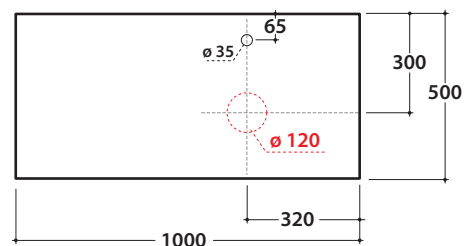

OPI STRIPE+ WASHBASIN SHELF IN DEKTON®
 OP028SXX OP029SXX OP030SXX

GLOBO

Cod. **OP028SXX**

Washbasin shelf DEKTON® 100x50 h2 with left washbasin hole and tap hole. Weight 24 Kg.

Finish

Cod. **OP029SXX**

Washbasin shelf DEKTON® 100x50 h2 with central washbasin hole and tap hole. Weight 24 Kg.

Finish

Cod. **OP030SXX**

Washbasin shelf DEKTON® 100x50 h2 with right washbasin hole and tap hole. Weight 24 Kg.

Finish

compatible washbasins