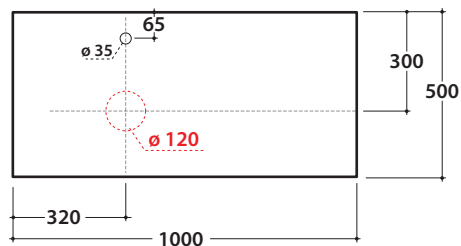

OPI STRIPE+ WASHBASIN SHELF IN DEKTON®
 OP028SXX OP029SXX OP030SXX

GLOBO

Cod. **OP028SXX**

Washbasin shelf DEKTON® 100x50 h2 with left washbasin hole and tap hole. Weight 24 Kg.

Finish

Cod. **OP029SXX**

Washbasin shelf DEKTON® 100x50 h2 with central washbasin hole and tap hole. Weight 24 Kg.

Finish

Cod. **OP030SXX**

Washbasin shelf DEKTON® 100x50 h2 with right washbasin hole and tap hole. Weight 24 Kg.

Finish

compatible washbasins