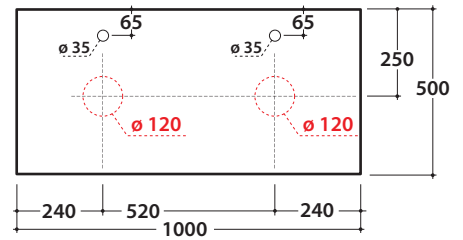

**OPI STRIPE+** WASHBASIN SHELF IN DEKTON®  
OP031SXX OP032SXX

**GLOBO**

**Cod. OP031SXX**

Washbasin shelf DEKTON® 100x50 h2 with double washbasin hole and tap holes. Weight 24 Kg.

Finish

compatible washbasins

TE038

B6Q38

B6T37

TE035

**Cod. OP032SXX**

Washbasin shelf DEKTON® 100x50 h2 with double washbasin hole and tap holes. Weight 24 Kg.

Finish

compatible washbasins