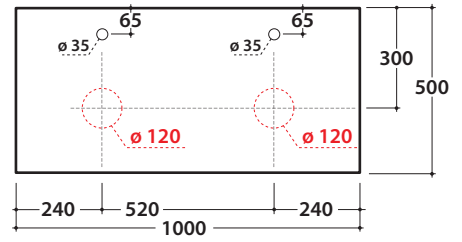

**OPI STRIPE+** WASHBASIN SHELF IN DEKTON®  
OP031SXX OP032SXX

**GLOBO**

**Cod. OP031SXX**

Washbasin shelf DEKTON® 100x50 h2 with double washbasin hole and tap holes. Weight 24 Kg.

Finish

compatible washbasins

TE038

B6Q38

B6T37

TE035

**Cod. OP032SXX**

Washbasin shelf DEKTON® 100x50 h2 with double washbasin hole and tap holes. Weight 24 Kg.

Finish

compatible washbasins