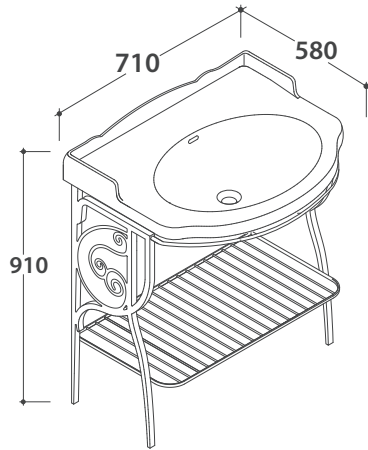

PAESTUM FLOOR MOUNTED STRUCTURE PA034

GLOBO

Cod. **PA034**

Old looking metal floor-mounted structure 69,56 h81 cm for basin PA006. Weight 8 Kg