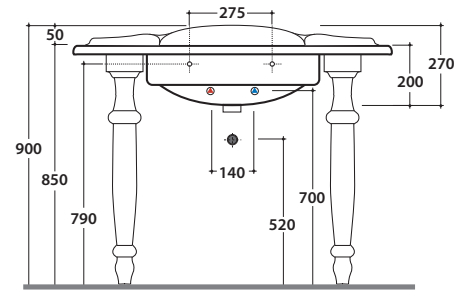

PAESTUM CERAMIC LEG PA075BI

GLOBO

For basin PA022BI

For basin PA056BI

Cod. **PA075BI**

Ceramic leg for PA022BI or PA056BI. Weight 9 kg