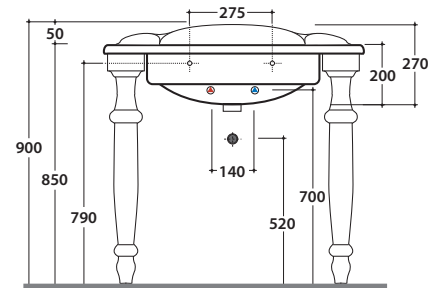

PAESTUM CERAMIC LEG PA075BI

GLOBO

For basin PA022BI

For basin PA056BI

Cod. **PA075BI**

Ceramic leg for PA022BI or PA056BI. Weight 9 kg