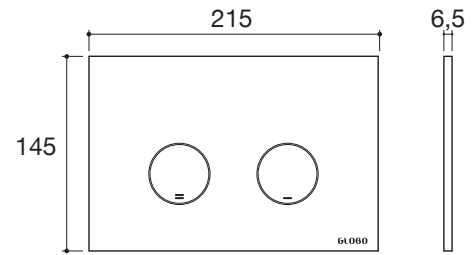

CONTROL PLATE  
**PL02CR**

**GLOBO**

Cod. **PL02CR**

Control plate chrome. Weight 0,6 Kg