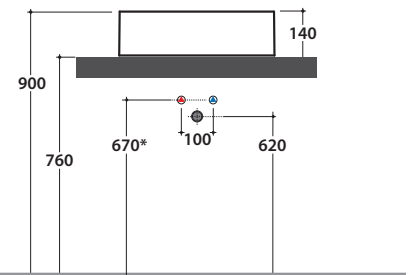

FORTY3 BASIN FO050BI

CE EN 14688:2015

GLOBO

	Rubinetto a parete Wall mounted taps	Rubinetto su piano Taps mounted on counter top
A :	75	100
B :	260	285
C :	445	470

Ceramic antibacterial effect
BATAFORM®

Glazed product with
CERASLIDE®

Cod. **FO050BI**

Basin 50.37 h14 cm. Sit-on installation. Weight 12 Kg

* For taps mounted on counter top

Cod. **FI024BI**

Valve drain with ceramic top for basins without overflow. Weight 0,5 Kg

Cod. **FI024CR**

Chromed valve drain for basins without overflow. Weight 0,5 Kg