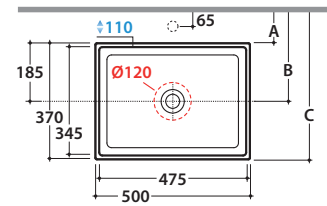

FORTY3 BASIN FO050BI

CE EN 14688:2015

GLOBO

	Rubinetto a parete Wall mounted taps	Rubinetto su piano Taps mounted on counter top
A :	75	100
B :	260	285
C :	445	470

Ceramic antibacterial effect
BATAFORM®

Glazed product with
CERASLIDE®

Cod. **FO050BI**

Basin 50.37 h14 cm. Sit-on installation. Weight 12 Kg

* For taps mounted on counter top

Cod. **FI024BI**

Valve drain with ceramic top for basins without overflow. Weight 0,5 Kg

Cod. **FI024CR**

Chromed valve drain for basins without overflow. Weight 0,5 Kg