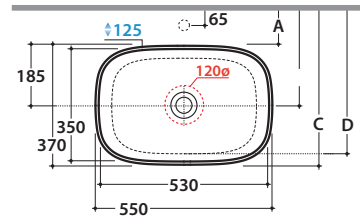

GENESIS BASIN GE044BI

CE EN 14688:2015

It can be combined with Arredo Wood furniture

GLOBO

	Rubinetto a parete Wall mounted taps	Rubinetto su piano Taps mounted on counter top
A :	75	110
B :	260	295
C :	445	480
D :	425	460

Ceramic antibacterial effect
BATAFORM®

Glazed product with
CERASLIDE®

Le Pietre

Cod. **GE044BI**

Basin 55.37 h15 cm. Sit-on installation. Weight 14 Kg

* For taps mounted on counter top

Cod. **FI024BI**

Valve drain with ceramic top for basins without overflow. Weight 0,5 Kg

Cod. **FI024CR**

Chromed valve drain for basins without overflow. Weight 0,5 Kg