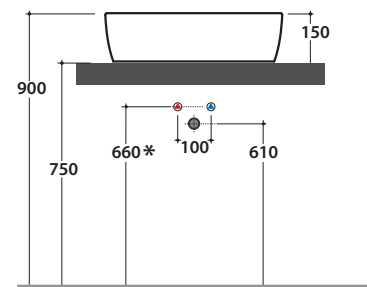

GENESIS BASIN GE044BI

CE EN 14688:2015

It can be combined with Arredo Wood furniture

GLOBO

	Rubinetto a parete Wall mounted taps	Rubinetto su piano Taps mounted on counter top
A :	75	110
B :	260	295
C :	445	480
D :	425	460

Ceramic antibacterial effect
BATAFORM®

Glazed product with
CERASLIDE®

Le Pietre

Cod. **GE044BI**

Basin 55.37 h15 cm. Sit-on installation. Weight 14 Kg

* For taps mounted on counter top

Cod. **FI024BI**

Valve drain with ceramic top for basins without overflow. Weight 0,5 Kg

Cod. **FI024CR**

Chromed valve drain for basins without overflow. Weight 0,5 Kg