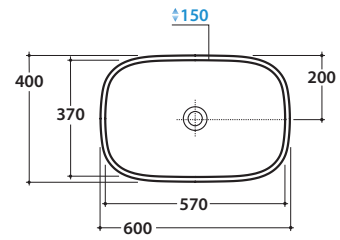

GENESIS MONOLITH BASIN GEM61BI

CE EN 14688:2015

GLOBO

Ceramic antibacterial effect
BATAFORM®

Glazed product with
CERASLIDE®

Cod. **GEM61BI**

Free standing monolith basin 60.40 h85 cm. With floor drain. Weight 44 Kg